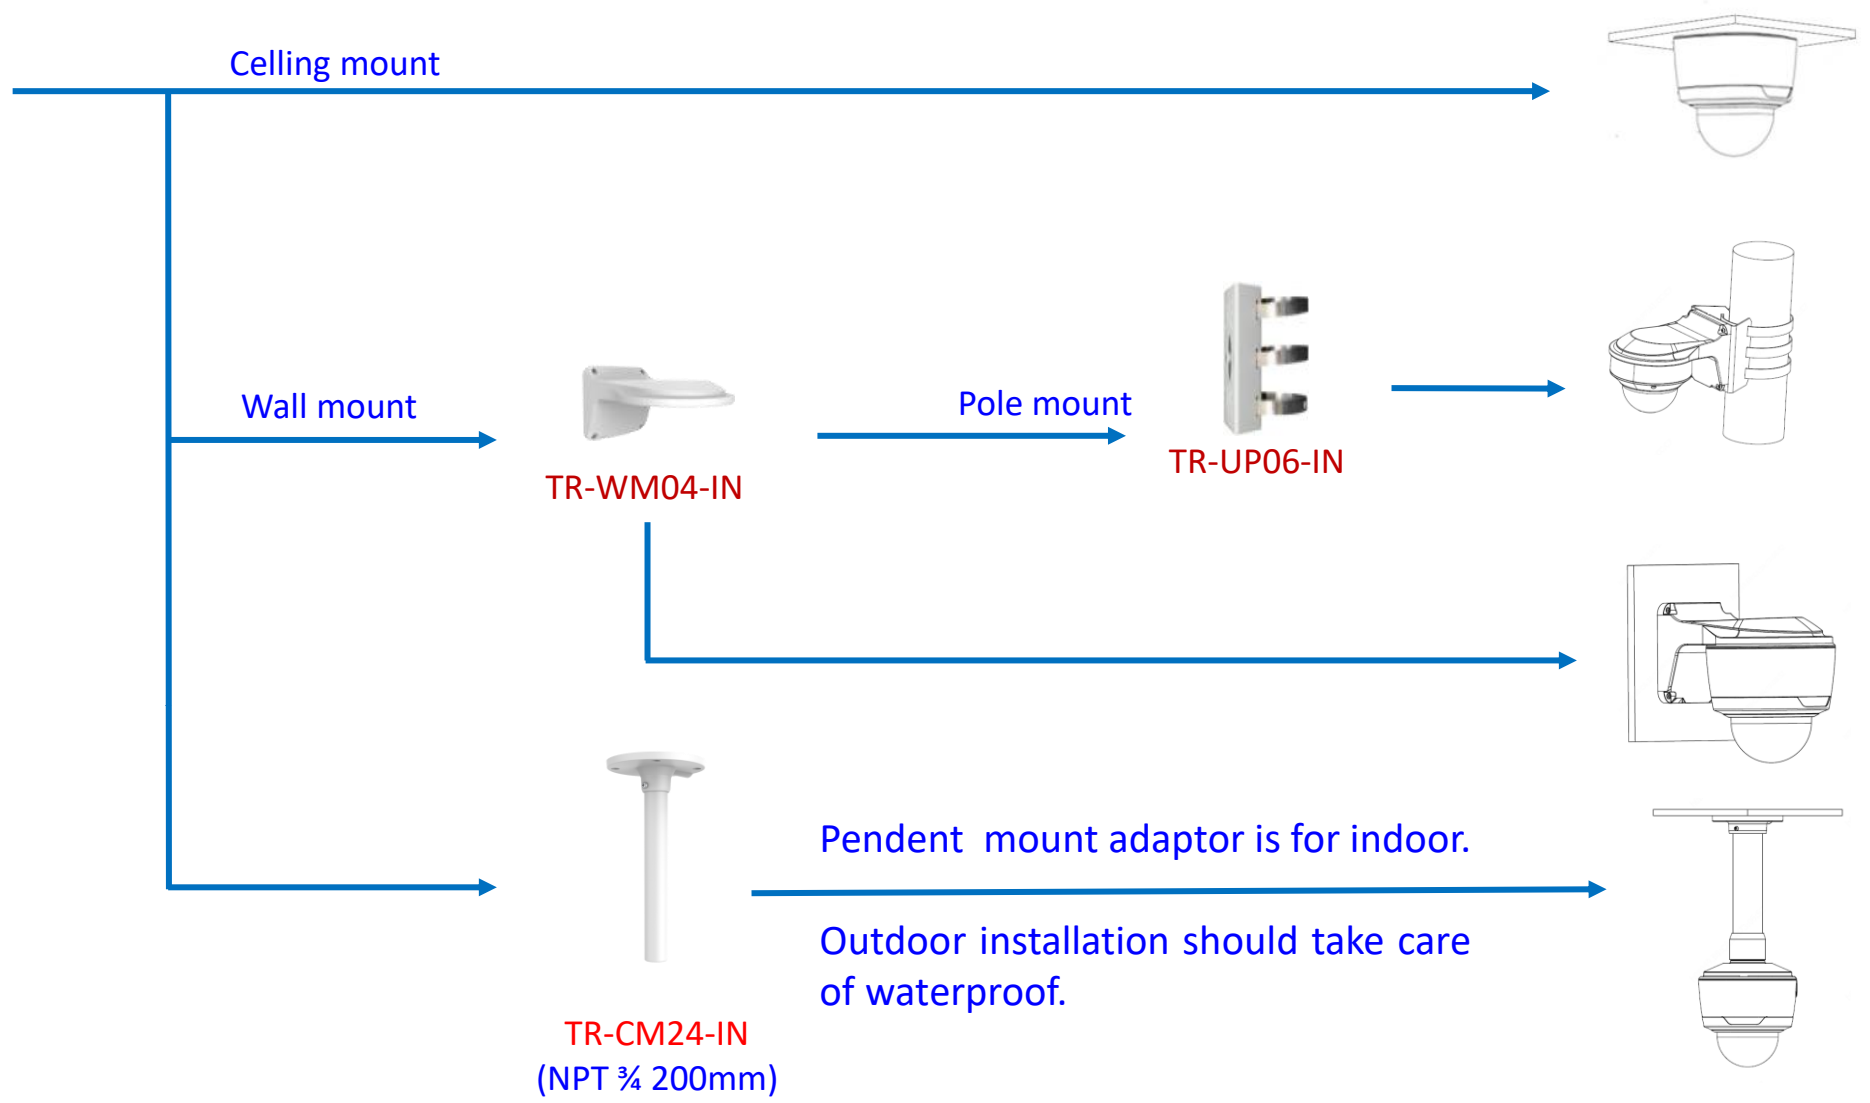

IPC Accessories Installation Guide

2022-01-17

Box camera mount

Dome camera mount

Dome camera mount

Dome camera mount

Electric-box Transfer plate

Dome camera mount

Dome camera mount

PRIME series IPC361XSR -F
EASY series IPC361XL/LE

PRIME/EASY series IPC363X
PRIME series IPC361X S/E

Mini PTZ series IPC64XX
PRIME/EASY series IPC353X

IPC363x SS\SA\SB series
IPC363x SE series

TR-A01-IN

Pole mount

TR-UP06-IN

NPT 3/4" Plastic Waterproof joint

Optional

TR-A01-IN

Pole mount

TR-UP06-IN