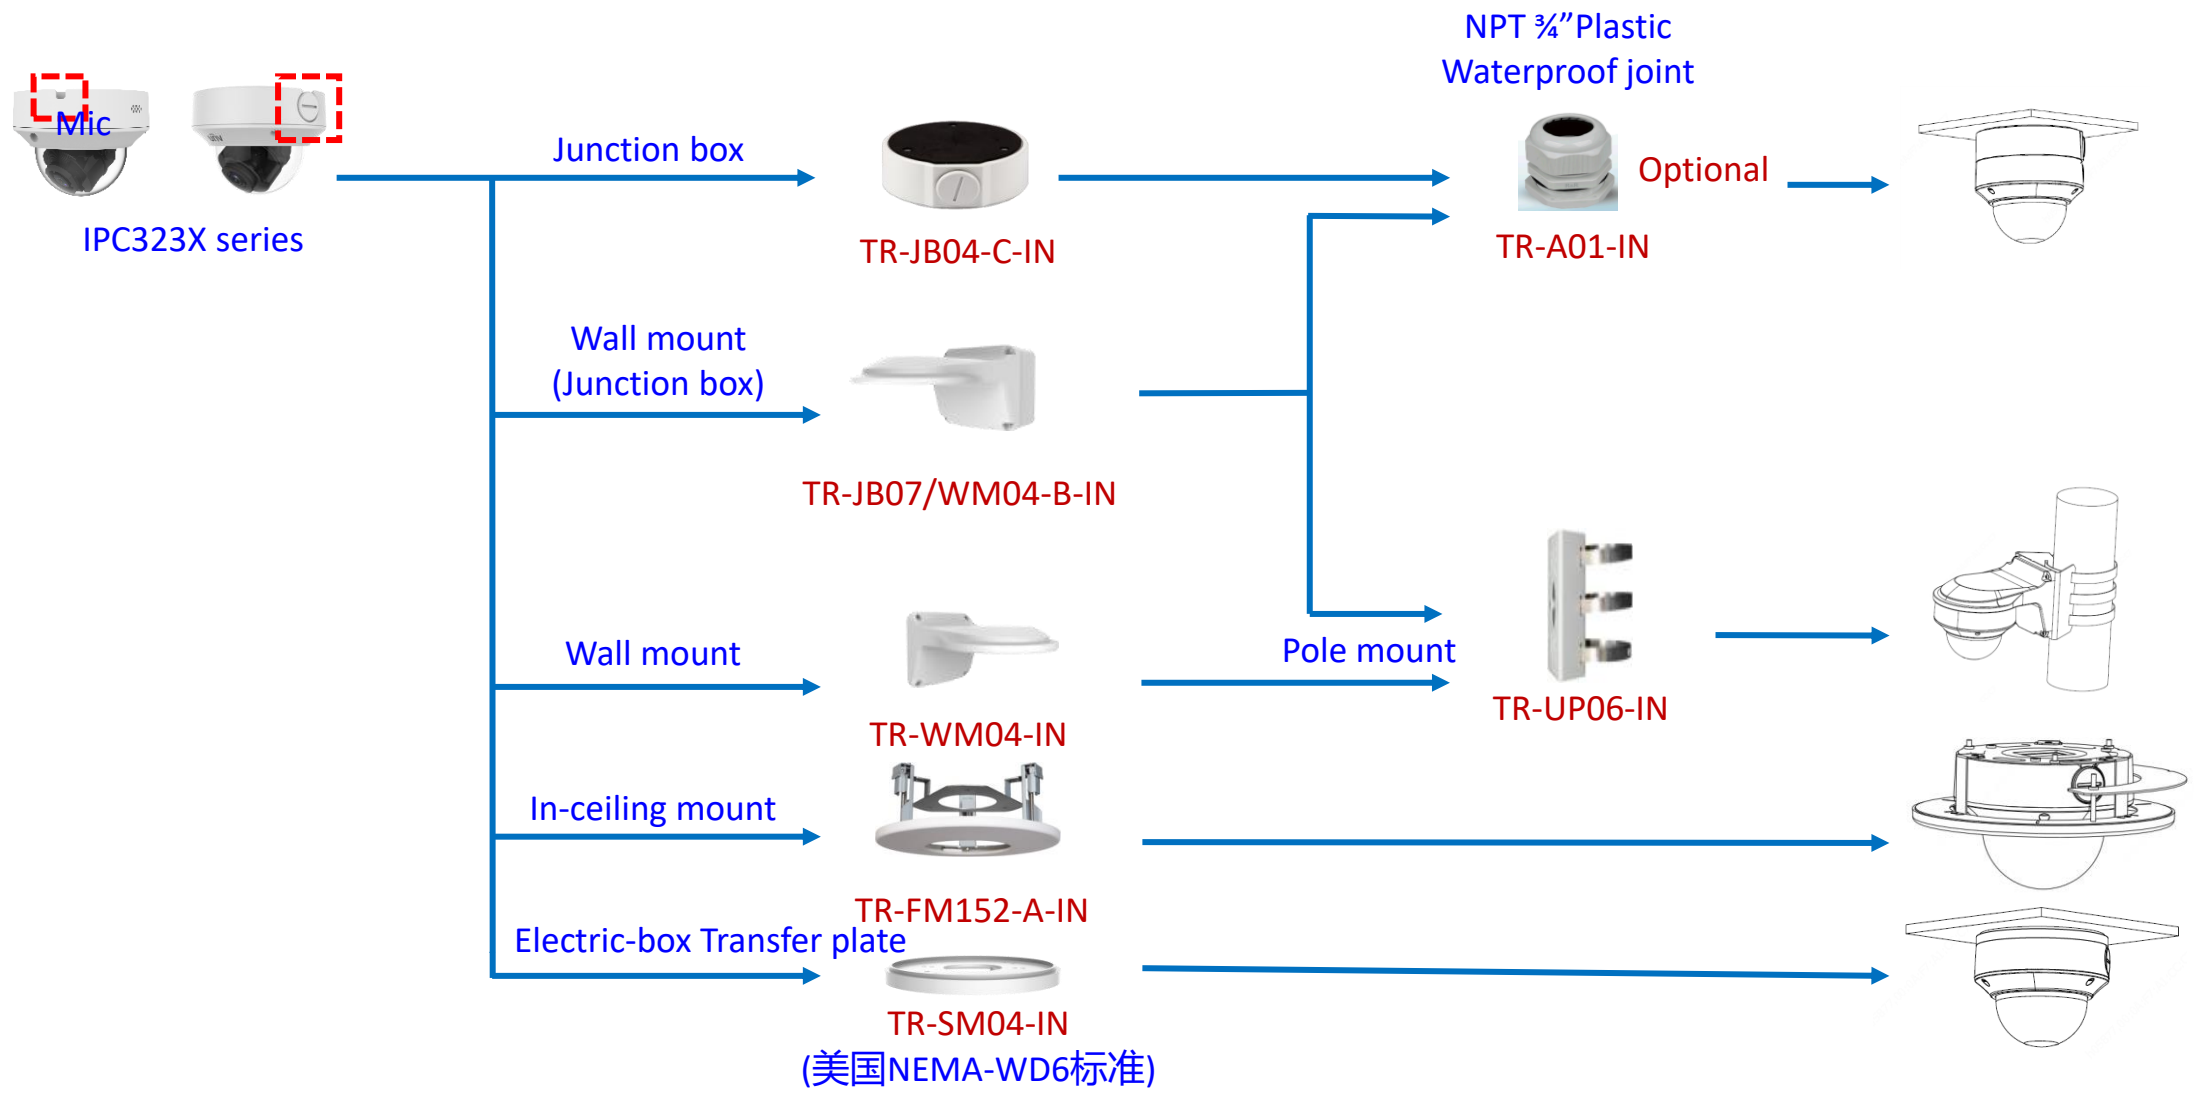

IPC Accessories Installation Guide

2022-01-17

Box camera mount

Dome camera mount

Dome camera mount

Dome camera mount

Electric-box Transfer plate

Dome camera mount

TR-JB03-I-IN

TR-JB07/WM03-G-IN

TR-WM03-D-IN

TR-JB03-H-IN

TR-JB07/WM03-F-IN

TR-WM03-B-IN

NPT 3/4" Plastic Waterproof joint

Optional

TR-A01-IN

Pole mount

TR-UP06-IN

NPT 3/4" Plastic Waterproof joint

Optional

TR-A01-IN

Pole mount

TR-UP06-IN

Fisheye camera mount

Dome camera Indoor pendent mount

*Release: 2019Q1

Junction box

IPC323X series	+	TR-JB04-C-IN
PRIME series IPC363X PRIME series IPC361X S/E Mini PTZ PRIME series IPC353X	+	TR-JB03-H-IN
IPC361X LB/LE IPC361X SR -F	+	TR-JB03-I-IN
IPC32X series IPC31X series IPC354 series IPC3616 series IPC361X SS/SB series	+	TR-JB03-G-IN
868 fisheye	+	TR-JB04-D-IN
814 fisheye 815 fisheye	+	TR-JB03-H-IN
 IPC373XSE series		