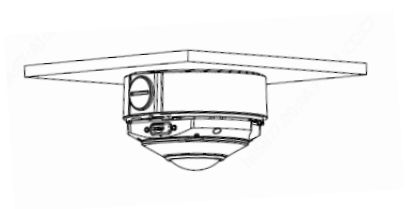

TR-A01-IN

Pole mount

TR-UP06-IN

NPT 3/4" Plastic Waterproof joint

Optional

TR-A01-IN

Pole mount

TR-UP06-IN

Fisheye camera mount

Dome camera Indoor pendent mount

*Release: 2019Q1

Junction box

IPC323X series	+	TR-JB04-C-IN
PRIME series IPC363X PRIME series IPC361X S/E Mini PTZ PRIME series IPC353X	+	TR-JB03-H-IN
IPC361X LB/LE IPC361X SR -F	+	TR-JB03-I-IN
IPC32X series IPC31X series IPC354 series IPC3616 series IPC361X SS/SB series	+	TR-JB03-G-IN
868 fisheye	+	TR-JB04-D-IN
814 fisheye 815 fisheye	+	TR-JB03-H-IN
 IPC373XSE series		