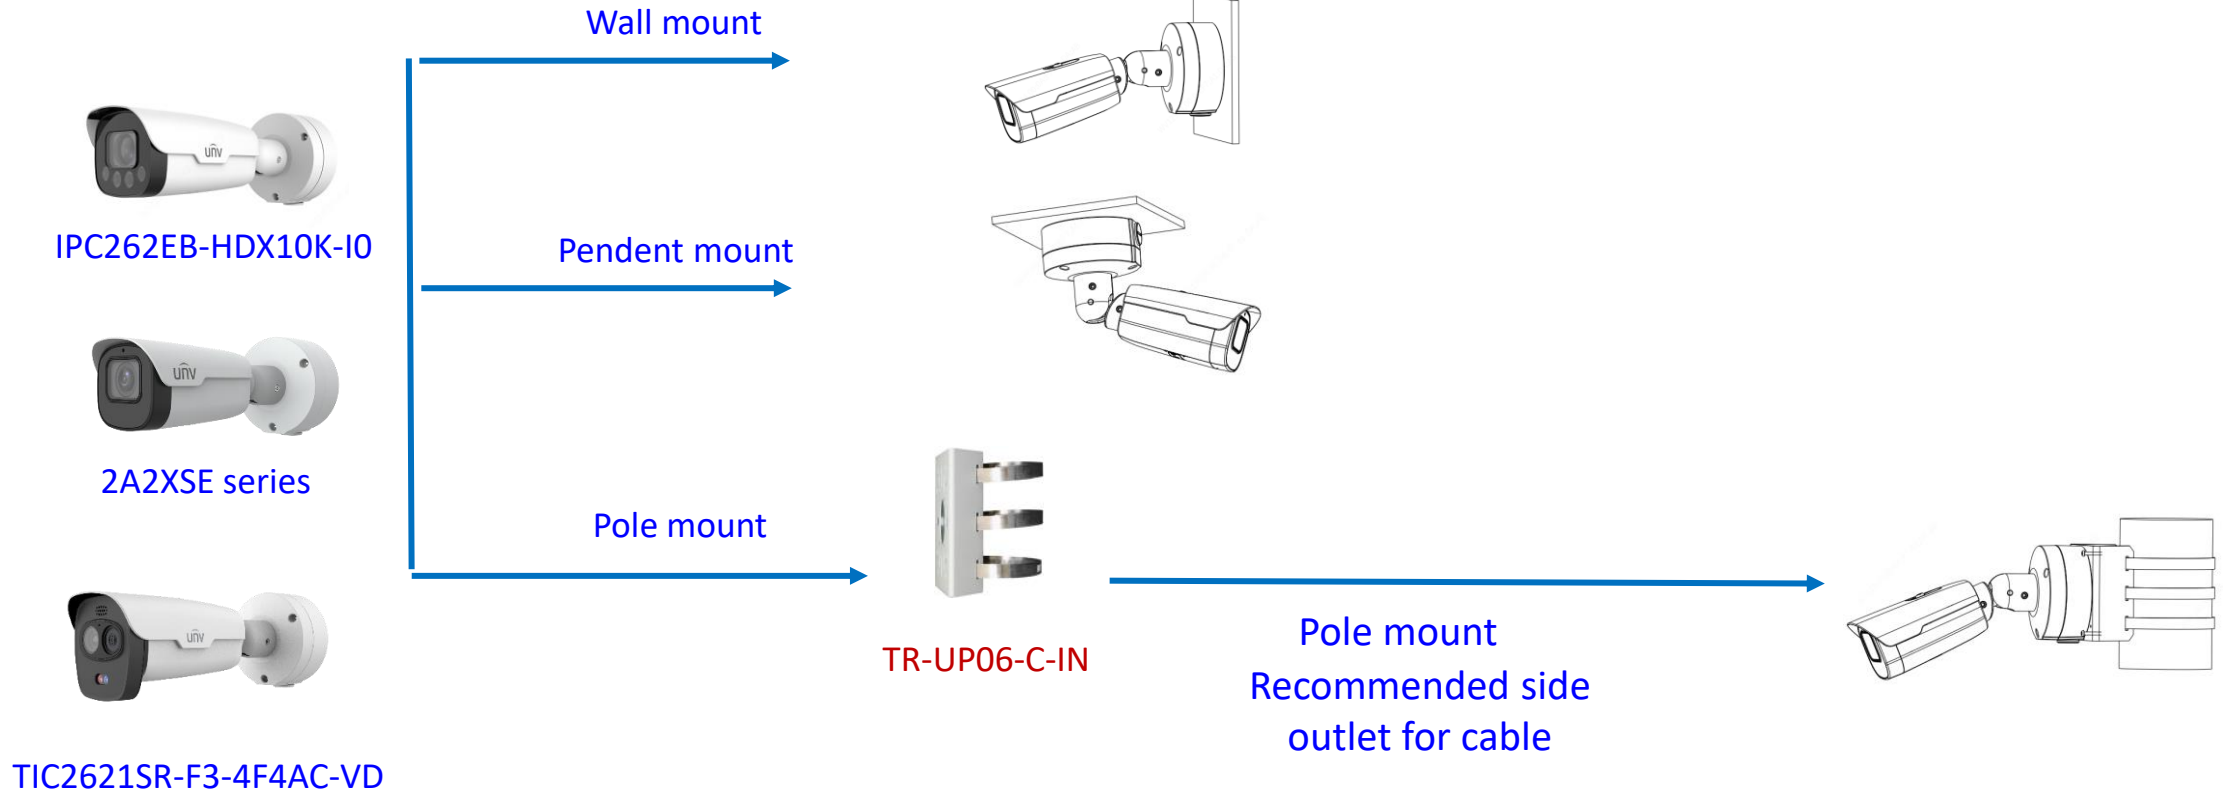

Indoor pendent mount

Bullet camera mount

Bullet camera mount

Mini Bullet camera mount

EASY/PRIME series
IPC21XX

IPC231X SB IPC2128 SB

IPC232X LB IPC21XX
(Round mount)

Bullet camera mount