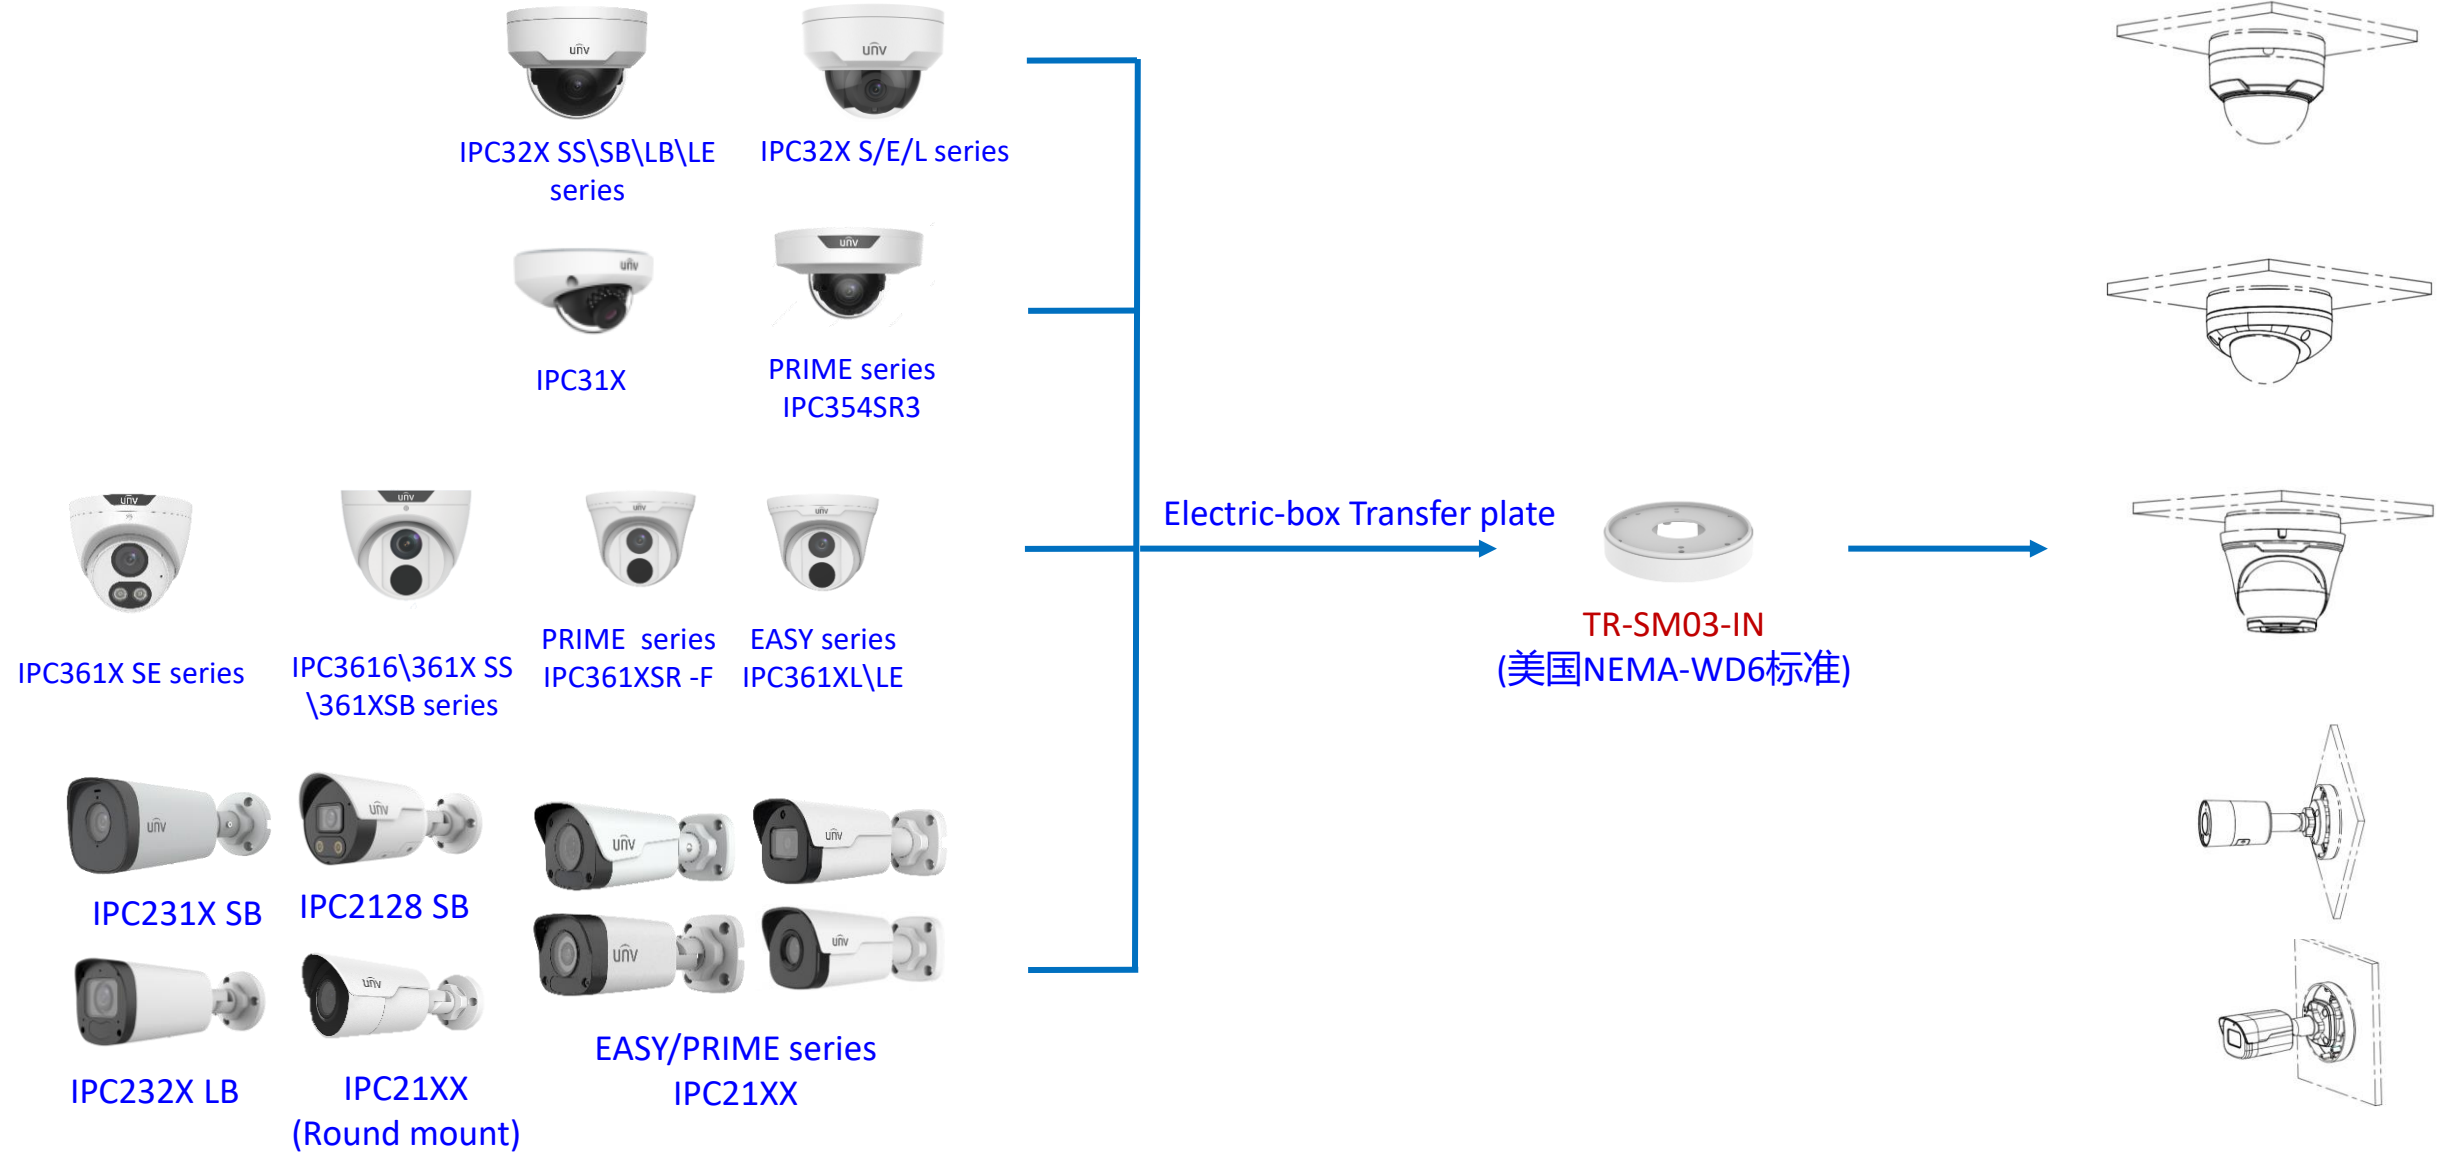

IPC Accessories Installation Guide

2022-01-17

Box camera mount

Dome camera mount

Dome camera mount

Dome camera mount

Electric-box Transfer plate

Dome camera mount

Dome camera mount

PRIME series IPC361XSR -F
EASY series IPC361XL/LE

PRIME/EASY series IPC363X
PRIME series IPC361X S/E

Mini PTZ series IPC64XX
PRIME/EASY series IPC353X

IPC363x SS\SA\SB series
IPC363x SE series

TR-A01-IN

Pole mount

TR-UP06-IN

NPT 3/4" Plastic Waterproof joint

Optional

TR-A01-IN

Pole mount

TR-UP06-IN

Fisheye camera mount

Dome camera Indoor pendent mount

*Release: 2019Q1

Junction box

IPC323X series	+	TR-JB04-C-IN
PRIME series IPC363X PRIME series IPC361X S/E Mini PTZ PRIME series IPC353X	+	TR-JB03-H-IN
IPC361X LB/LE IPC361X SR -F	+	TR-JB03-I-IN
IPC32X series IPC31X series IPC354 series IPC3616 series IPC361X SS/SB series	+	TR-JB03-G-IN
868 fisheye	+	TR-JB04-D-IN
814 fisheye 815 fisheye	+	TR-JB03-H-IN
 IPC373XSE series		