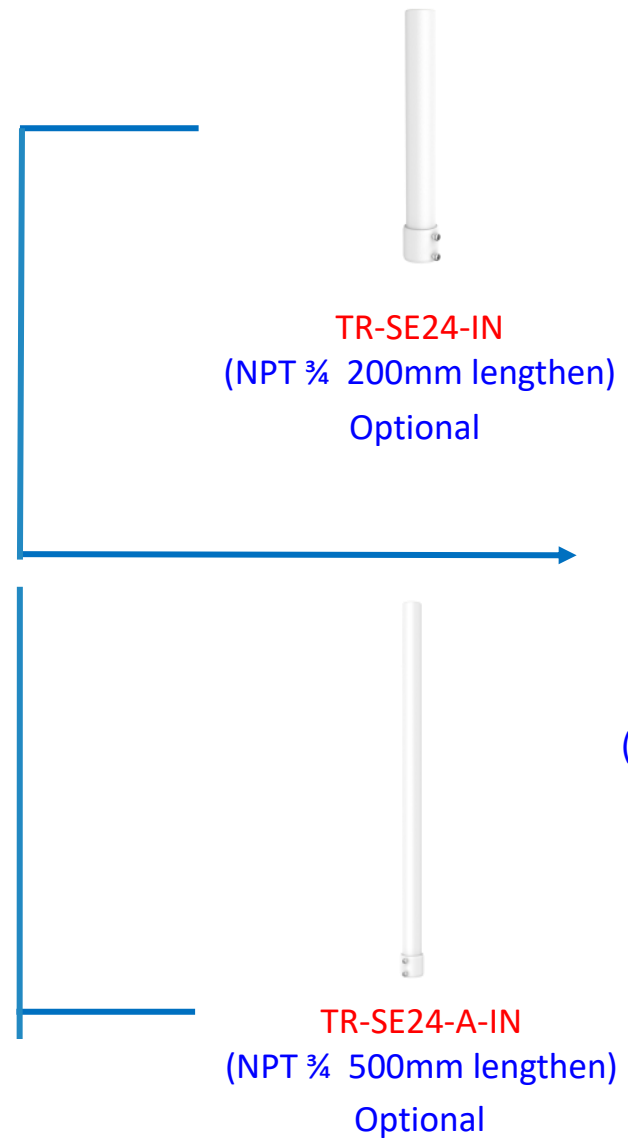

TR-A01-IN

Pole mount

TR-UP06-IN

NPT 3/4" Plastic Waterproof joint

Optional

TR-A01-IN

Pole mount

TR-UP06-IN

Fisheye camera mount

Dome camera Indoor pendent mount

*Release: 2019Q1

Junction box

IPC323X series	+	TR-JB04-C-IN
PRIME series IPC363X PRIME series IPC361X S/E Mini PTZ PRIME series IPC353X	+	TR-JB03-H-IN
IPC361X LB/LE IPC361X SR -F	+	TR-JB03-I-IN
IPC32X series IPC31X series IPC354 series IPC3616 series IPC361X SS/SB series	+	TR-JB03-G-IN
868 fisheye	+	TR-JB04-D-IN
814 fisheye 815 fisheye	+	TR-JB03-H-IN
 IPC373XSE series		