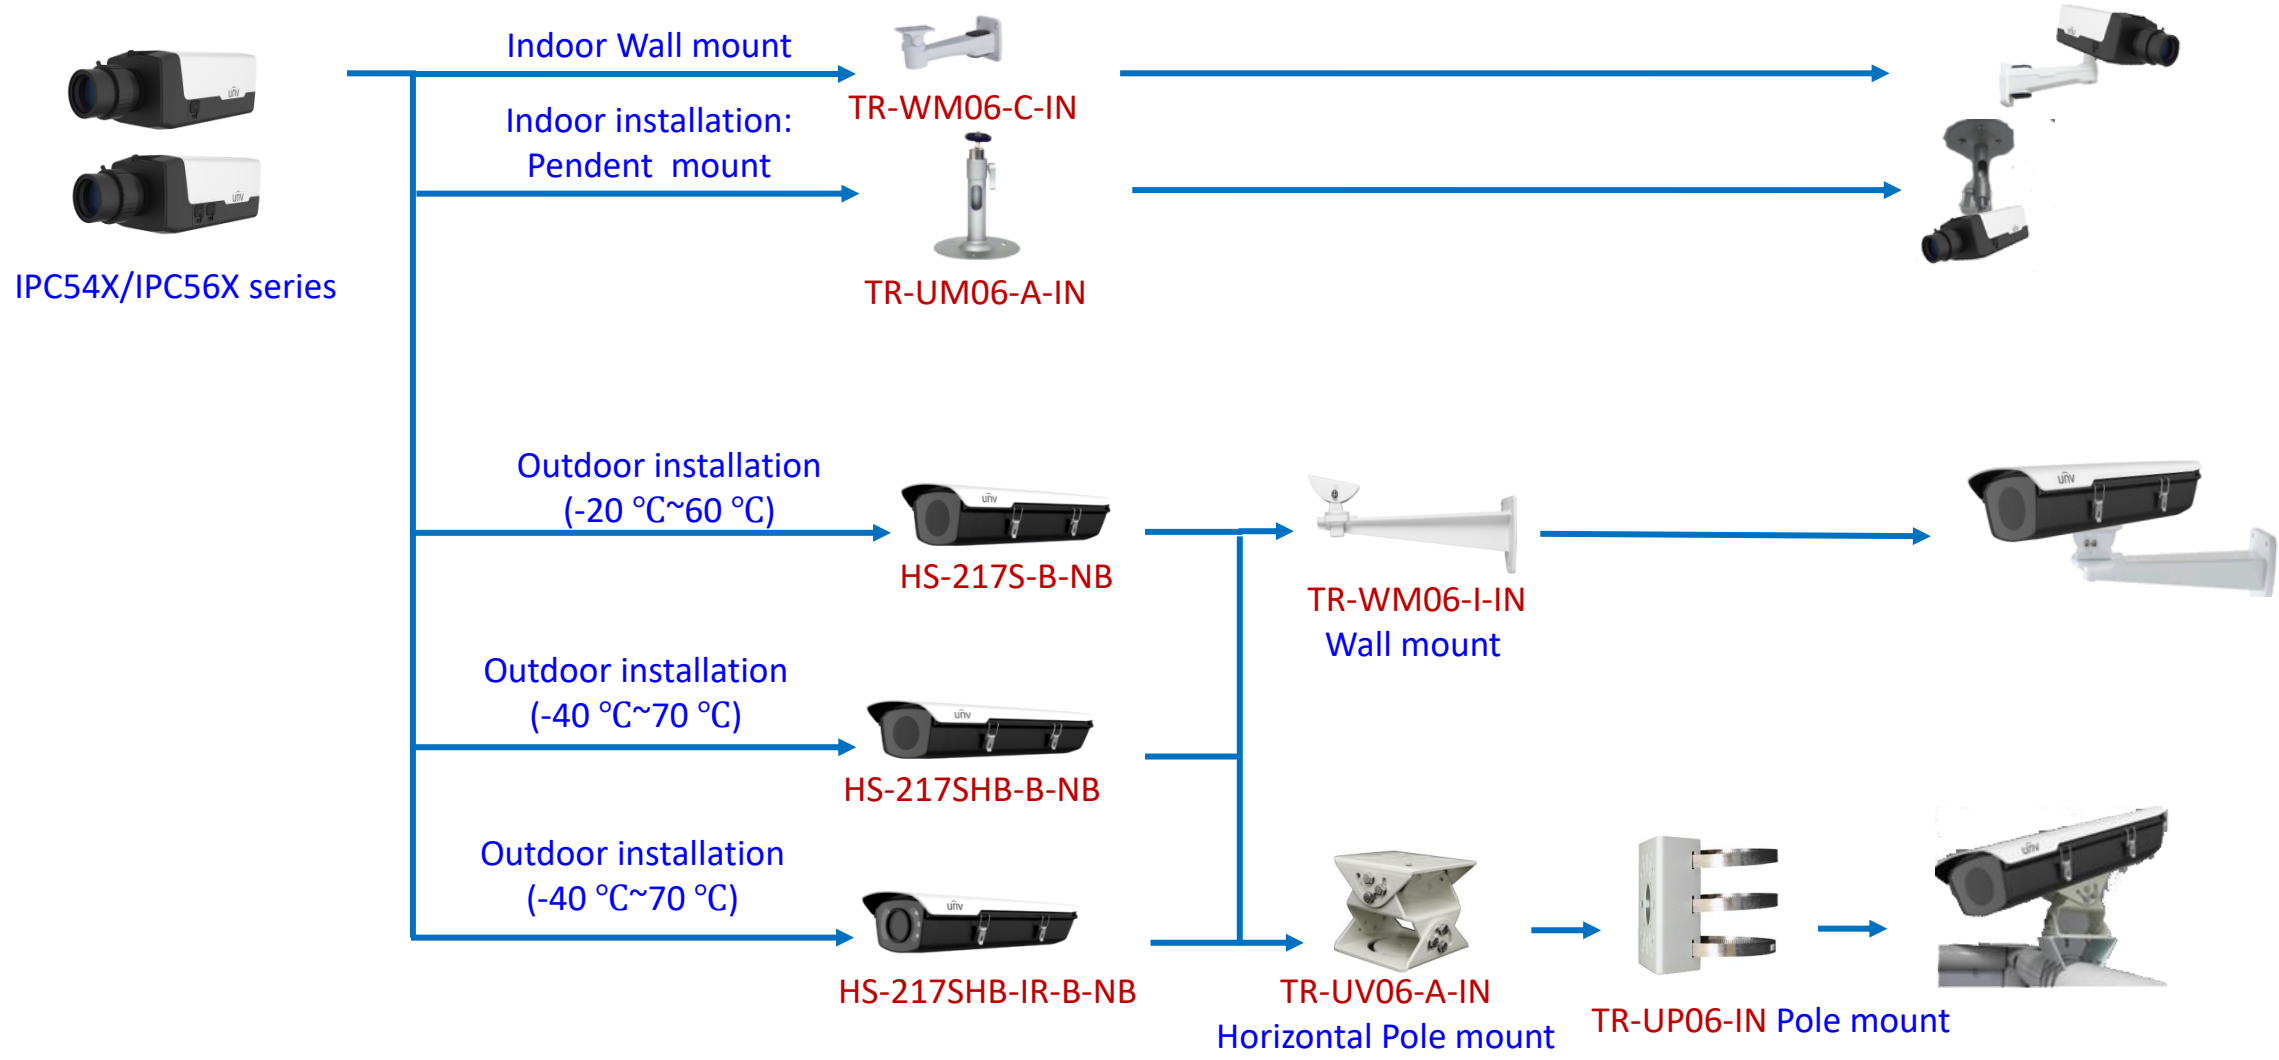

IPC Accessories Installation Guide

2022-01-17

Box camera mount

Dome camera mount

Dome camera mount

Dome camera mount

Electric-box Transfer plate

Dome camera mount

Dome camera mount

PRIME series IPC361XSR -F
EASY series IPC361XL/LE

PRIME/EASY series IPC363X
PRIME series IPC361X S/E

Mini PTZ series IPC64XX
PRIME/EASY series IPC353X

IPC363x SS\SA\SB series
IPC363x SE series

TR-A01-IN

Pole mount

TR-UP06-IN

NPT 3/4" Plastic Waterproof joint

Optional

TR-A01-IN

Pole mount

TR-UP06-IN

Fisheye camera mount

Dome camera Indoor pendent mount

*Release: 2019Q1

Junction box

IPC323X series	+	TR-JB04-C-IN
PRIME series IPC363X PRIME series IPC361X S/E Mini PTZ PRIME series IPC353X	+	TR-JB03-H-IN
IPC361X LB/LE IPC361X SR -F	+	TR-JB03-I-IN
IPC32X series IPC31X series IPC354 series IPC3616 series IPC361X SS/SB series	+	TR-JB03-G-IN
868 fisheye	+	TR-JB04-D-IN
814 fisheye 815 fisheye	+	TR-JB03-H-IN
 IPC373XSE series		