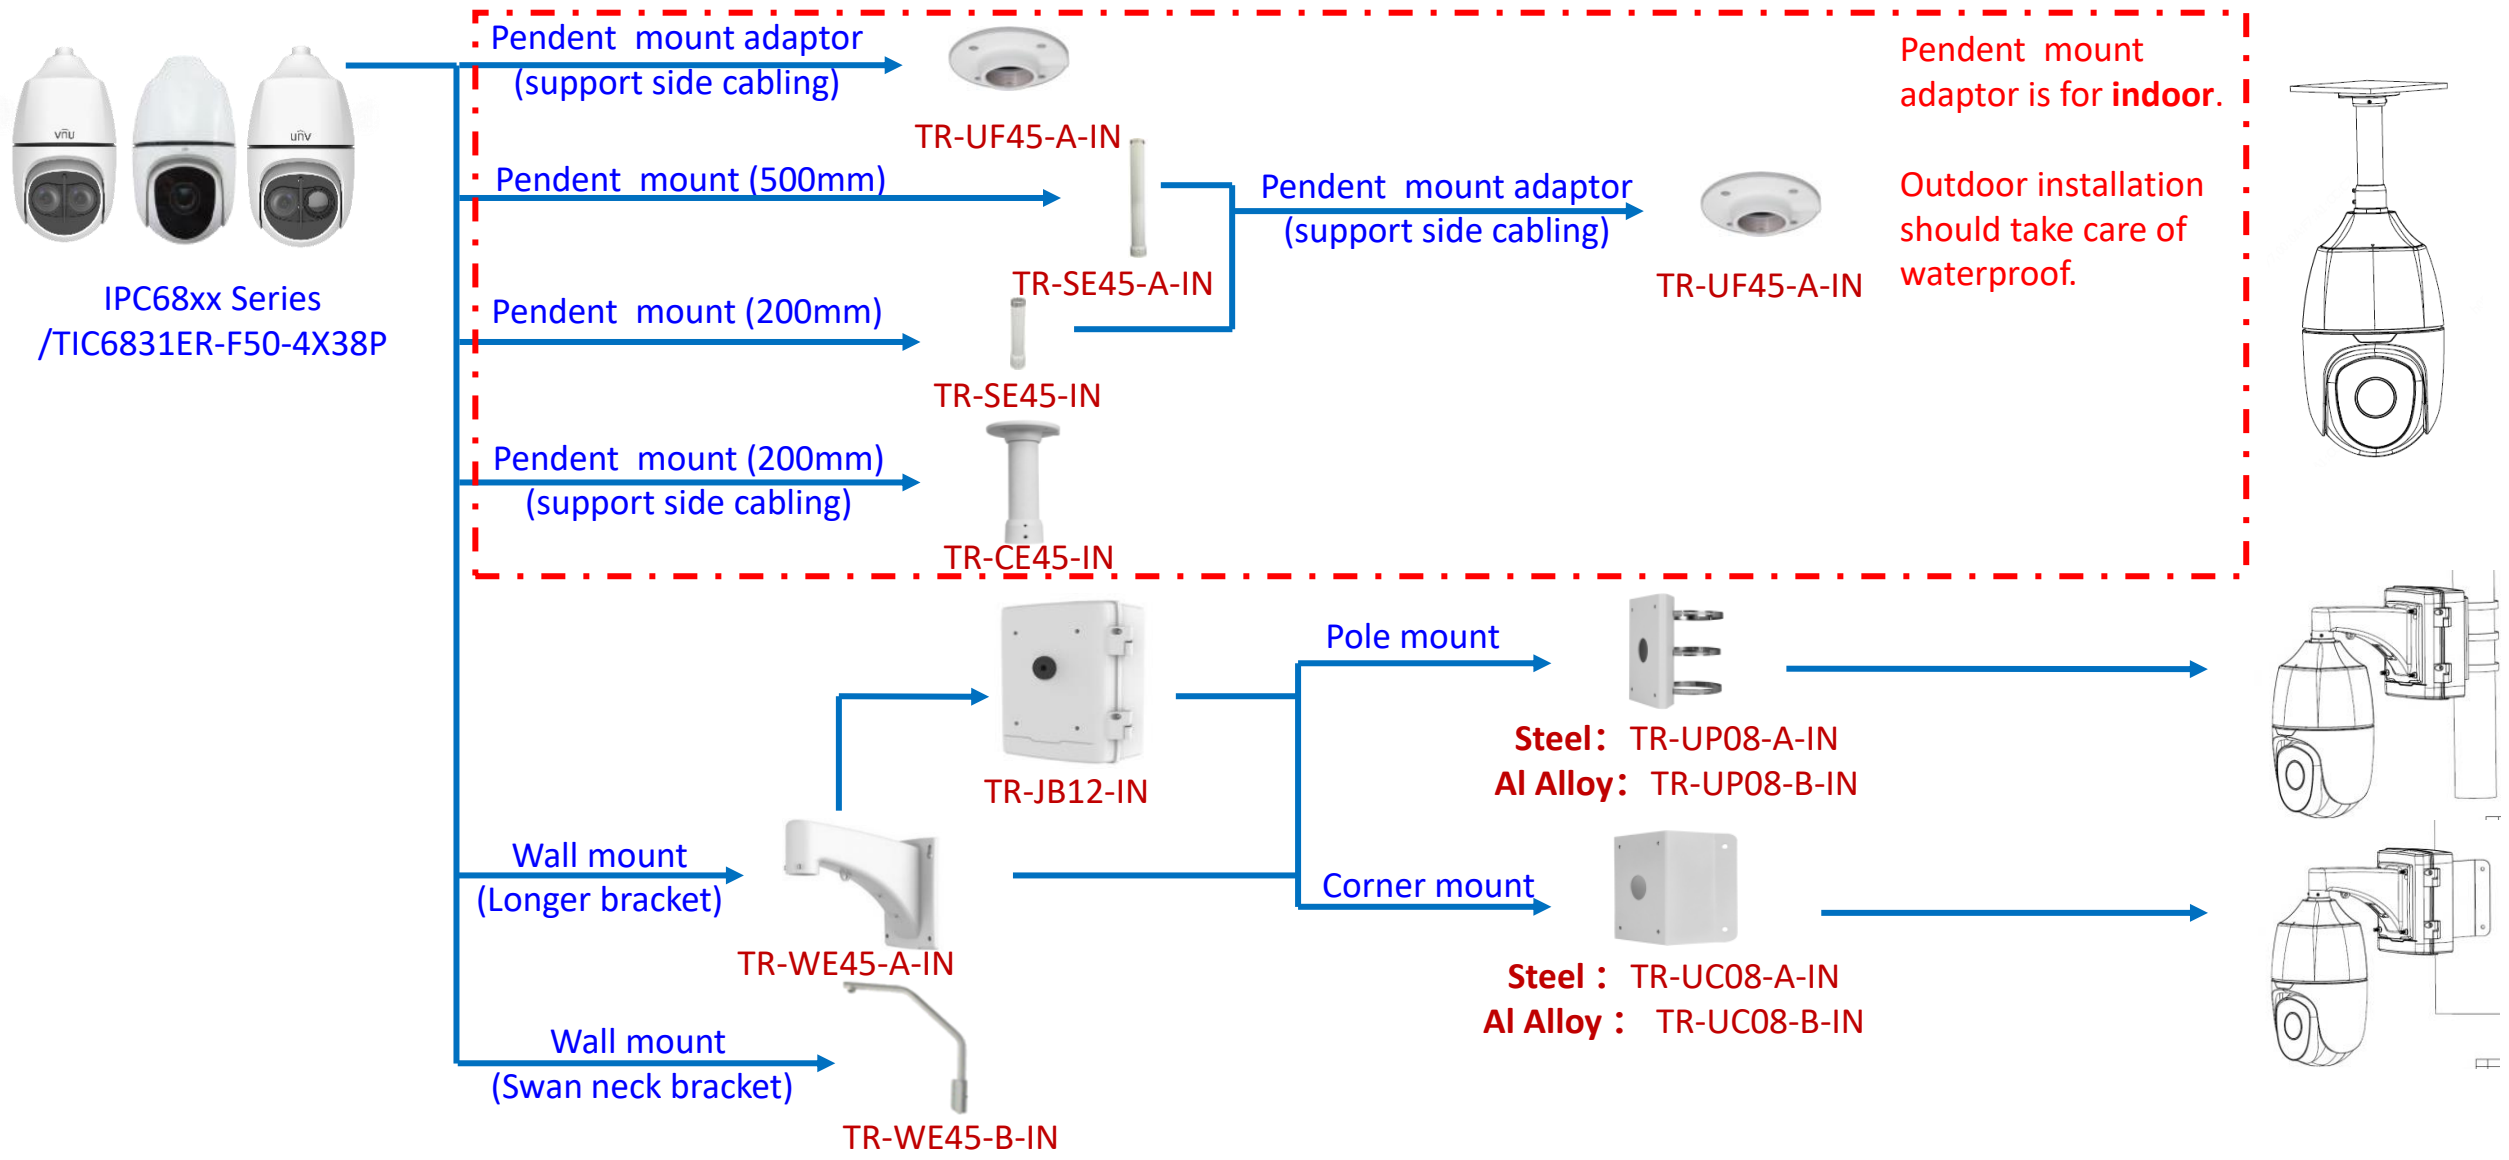

Fisheye camera mount

Dome camera Indoor pendent mount

*Release: 2019Q1

Junction box

IPC323X series	+	TR-JB04-C-IN
PRIME series IPC363X PRIME series IPC361X S/E Mini PTZ PRIME series IPC353X	+	TR-JB03-H-IN
IPC361X LB/LE IPC361X SR -F	+	TR-JB03-I-IN
IPC32X series IPC31X series IPC354 series IPC3616 series IPC361X SS/SB series	+	TR-JB03-G-IN
868 fisheye	+	TR-JB04-D-IN
814 fisheye 815 fisheye	+	TR-JB03-H-IN
 IPC373XSE series		

Indoor pendent mount

Bullet camera mount

Bullet camera mount

Mini Bullet camera mount

EASY/PRIME series
IPC21XX

IPC231X SB IPC2128 SB

IPC232X LB IPC21XX
(Round mount)

Bullet camera mount

Positioning system mount

IPC672 Series

IPC6312 Series

IPC675 Series

PTZ camera mount

IPC62xx Series
IPC63xx Series
IPC66xx Series

IPC6424SR-X25-VF

PTZ camera mount

Indoor PTZ camera mount

Indoor PTZ camera mount

Omniview Network Camera + PTZ dome

Omniview Network Camera
+
PTZ dome

wall mount

TR-WE45-E-IN

pole mount

KIT-TR4-1