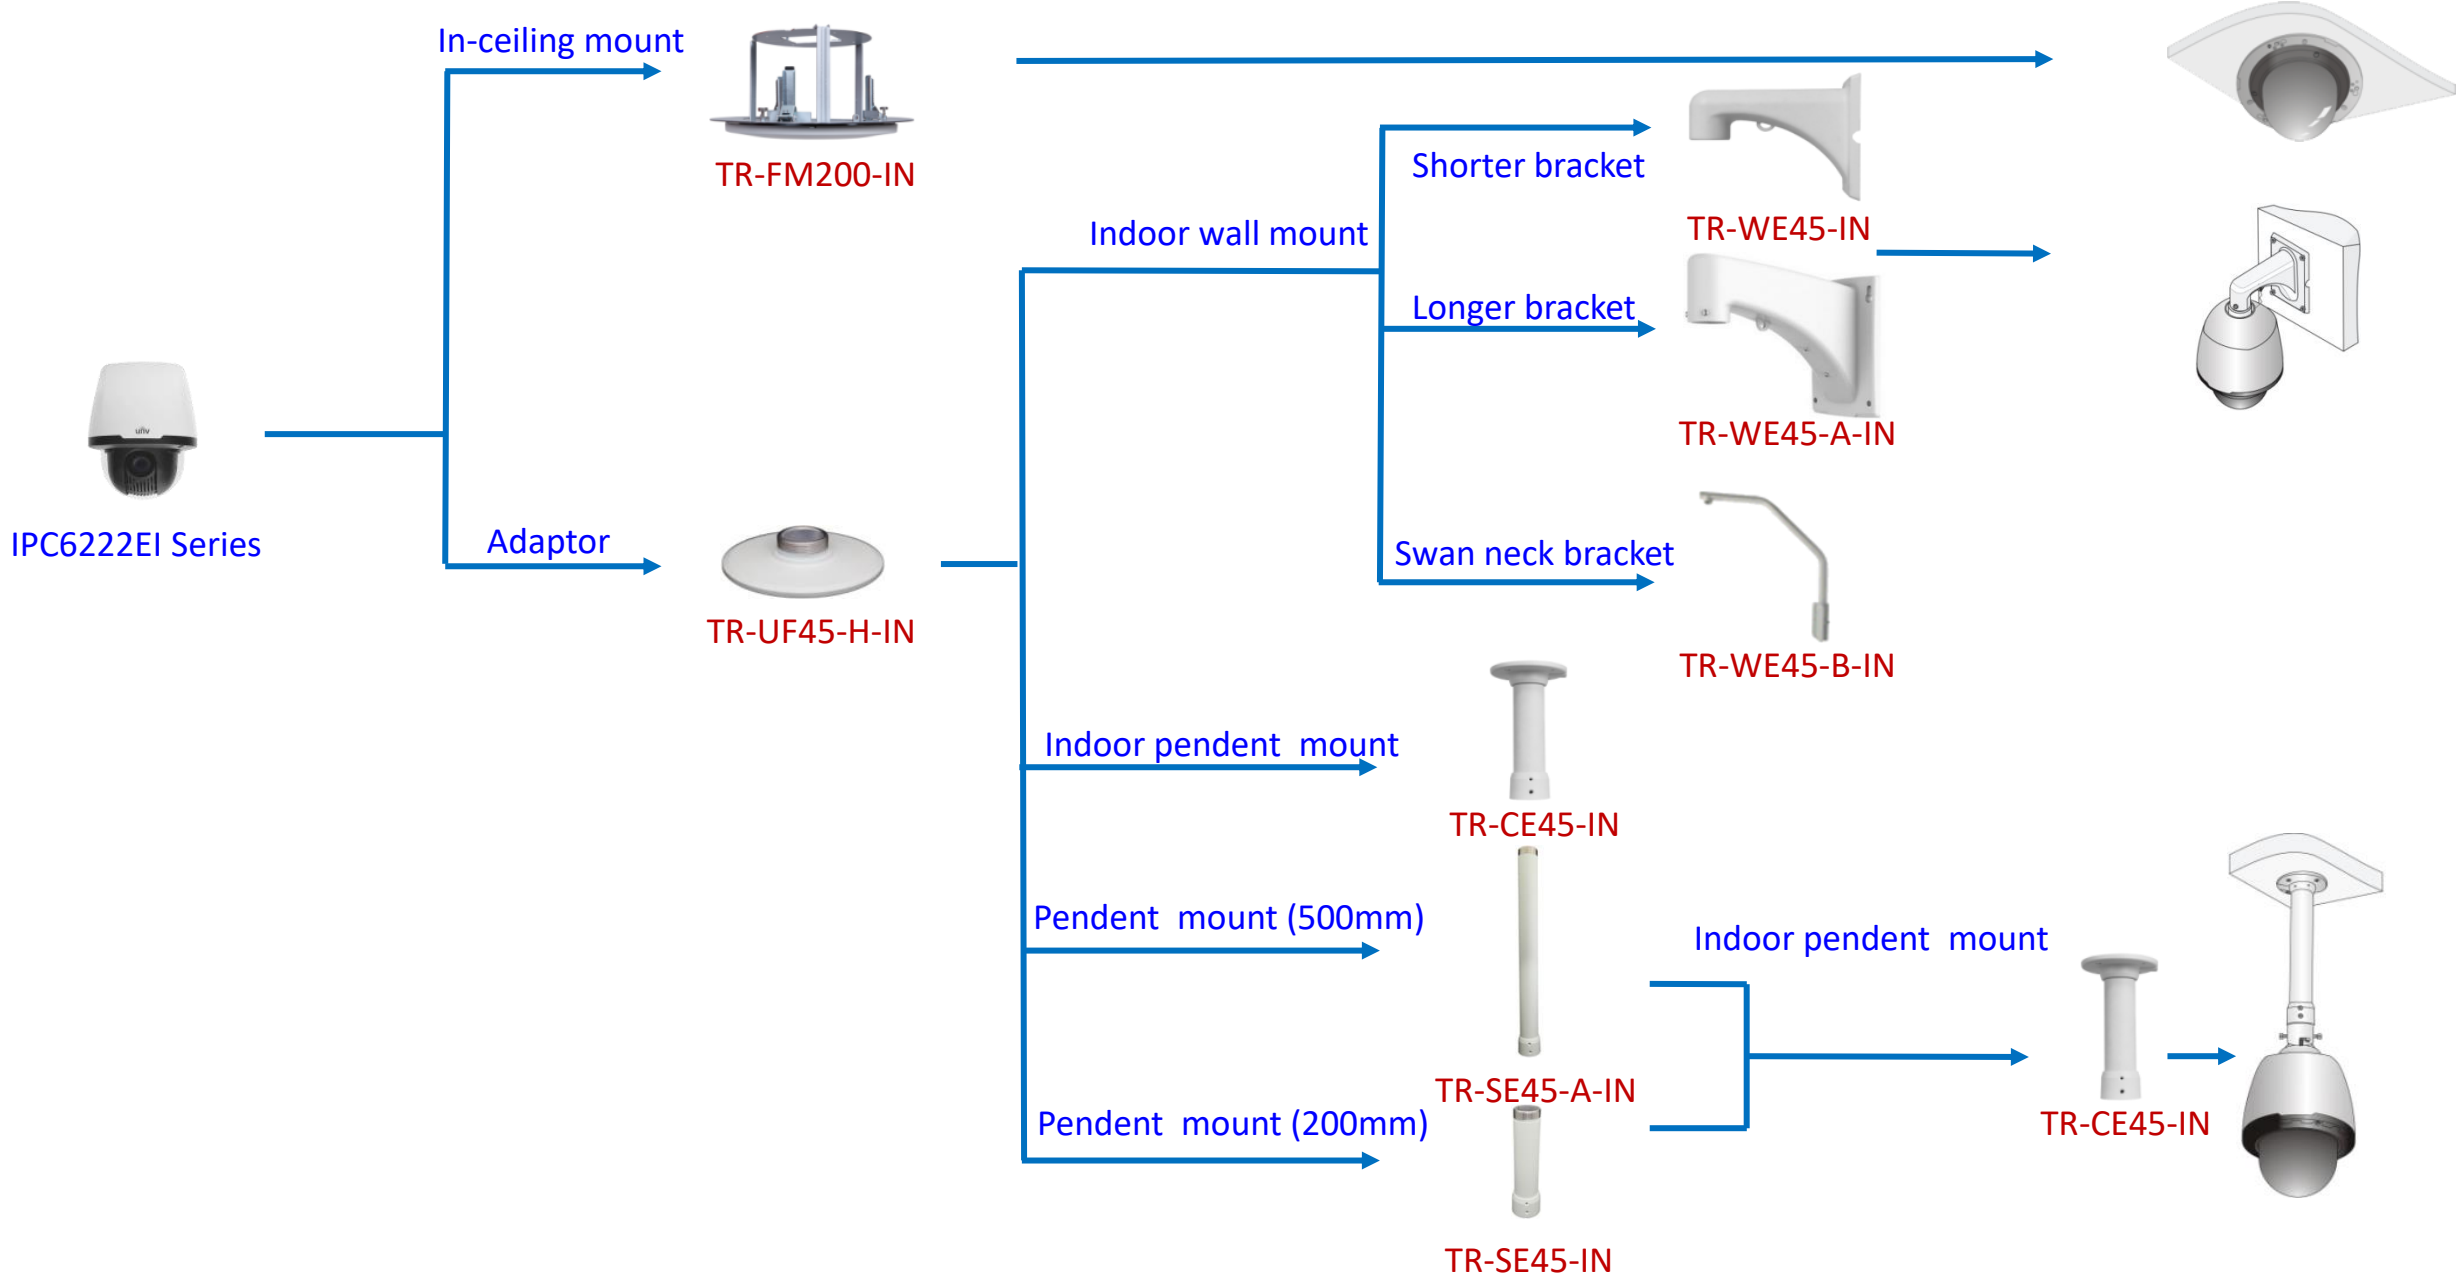

Indoor pendent mount

Bullet camera mount

Bullet camera mount

Mini Bullet camera mount

EASY/PRIME series
IPC21XX

IPC231X SB IPC2128 SB

IPC232X LB IPC21XX
(Round mount)

Bullet camera mount

Positioning system mount

IPC672 Series

IPC6312 Series

IPC675 Series

PTZ camera mount

IPC62xx Series
IPC63xx Series
IPC66xx Series

IPC6424SR-X25-VF

PTZ camera mount

Indoor PTZ camera mount

Indoor PTZ camera mount

Omniview Network Camera + PTZ dome

Omniview Network Camera
+
PTZ dome

wall mount

TR-WE45-E-IN

pole mount

KIT-TR4-1