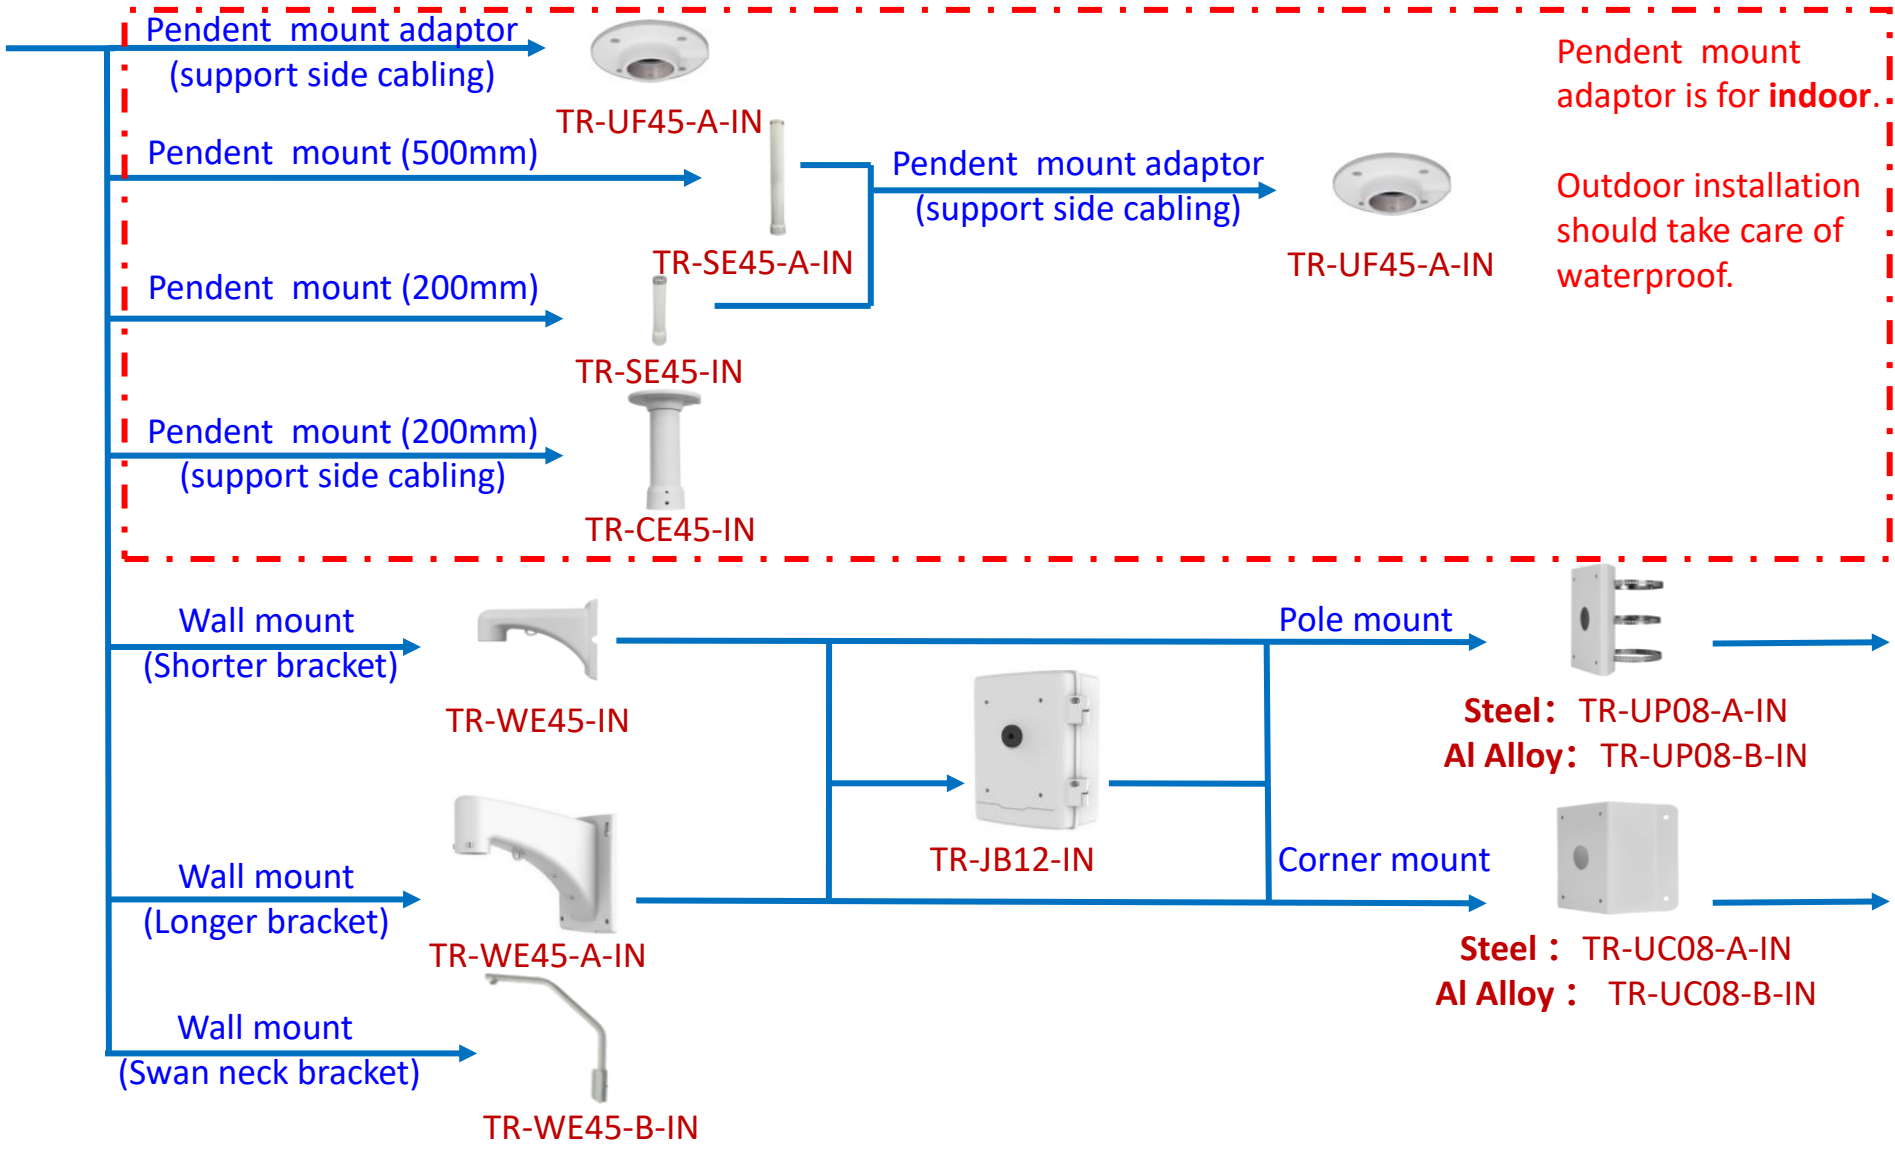

Positioning system mount

IPC672 Series

IPC6312 Series

IPC675 Series

PTZ camera mount

IPC62xx Series
IPC63xx Series
IPC66xx Series

IPC6424SR-X25-VF

PTZ camera mount

Indoor PTZ camera mount

Indoor PTZ camera mount

Omniview Network Camera + PTZ dome

Omniview Network Camera
+
PTZ dome

wall mount

TR-WE45-E-IN

pole mount

KIT-TR4-1