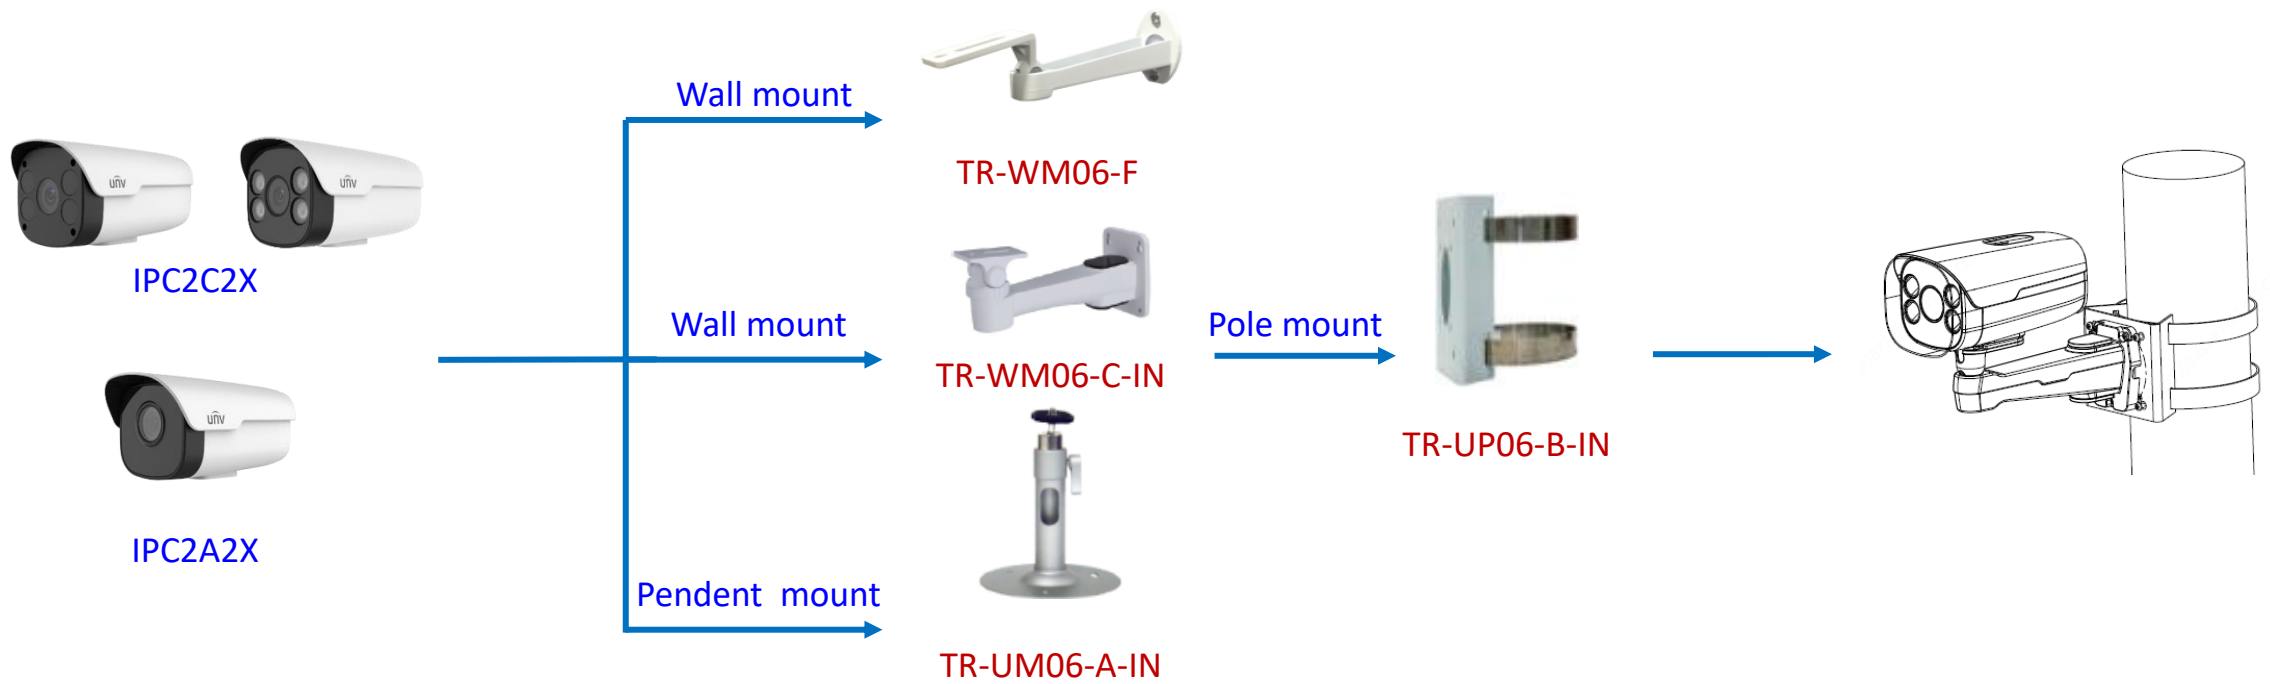

Bullet camera mount