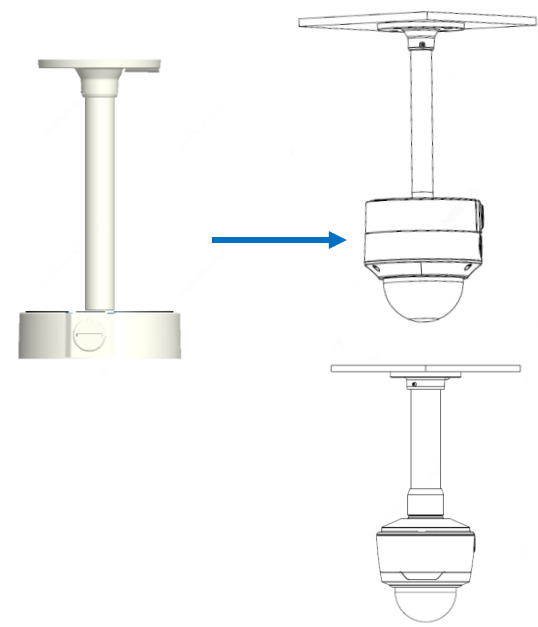

TR-A01-IN

Pole mount

TR-UP06-IN

NPT 3/4" Plastic Waterproof joint

Optional

TR-A01-IN

Pole mount

TR-UP06-IN

Fisheye camera mount

Dome camera Indoor pendent mount

*Release: 2019Q1

Junction box

IPC323X series	+	TR-JB04-C-IN
PRIME series IPC363X PRIME series IPC361X S/E Mini PTZ PRIME series IPC353X	+	TR-JB03-H-IN
IPC361X LB/LE IPC361X SR -F	+	TR-JB03-I-IN
IPC32X series IPC31X series IPC354 series IPC3616 series IPC361X SS/SB series	+	TR-JB03-G-IN
868 fisheye	+	TR-JB04-D-IN
814 fisheye 815 fisheye	+	TR-JB03-H-IN
 IPC373XSE series		

Indoor pendent mount

Bullet camera mount

Bullet camera mount

Mini Bullet camera mount

EASY/PRIME series
IPC21XX

IPC231X SB IPC2128 SB

IPC232X LB IPC21XX
(Round mount)

Bullet camera mount