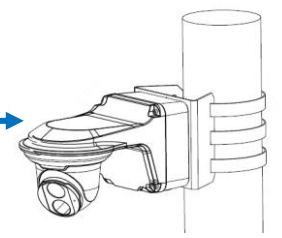

TR-JB03-I-IN

TR-JB07/WM03-G-IN

TR-WM03-D-IN

TR-JB03-H-IN

TR-JB07/WM03-F-IN

TR-WM03-B-IN

NPT 3/4" Plastic Waterproof joint

Optional

TR-A01-IN

Pole mount

TR-UP06-IN

NPT 3/4" Plastic Waterproof joint

Optional

TR-A01-IN

Pole mount

TR-UP06-IN

Fisheye camera mount

Dome camera Indoor pendent mount

*Release: 2019Q1

Junction box

IPC323X series	+	TR-JB04-C-IN
PRIME series IPC363X PRIME series IPC361X S/E Mini PTZ PRIME series IPC353X	+	TR-JB03-H-IN
IPC361X LB/LE IPC361X SR -F	+	TR-JB03-I-IN
IPC32X series IPC31X series IPC354 series IPC3616 series IPC361X SS/SB series	+	TR-JB03-G-IN
868 fisheye	+	TR-JB04-D-IN
814 fisheye 815 fisheye	+	TR-JB03-H-IN
 IPC373XSE series		