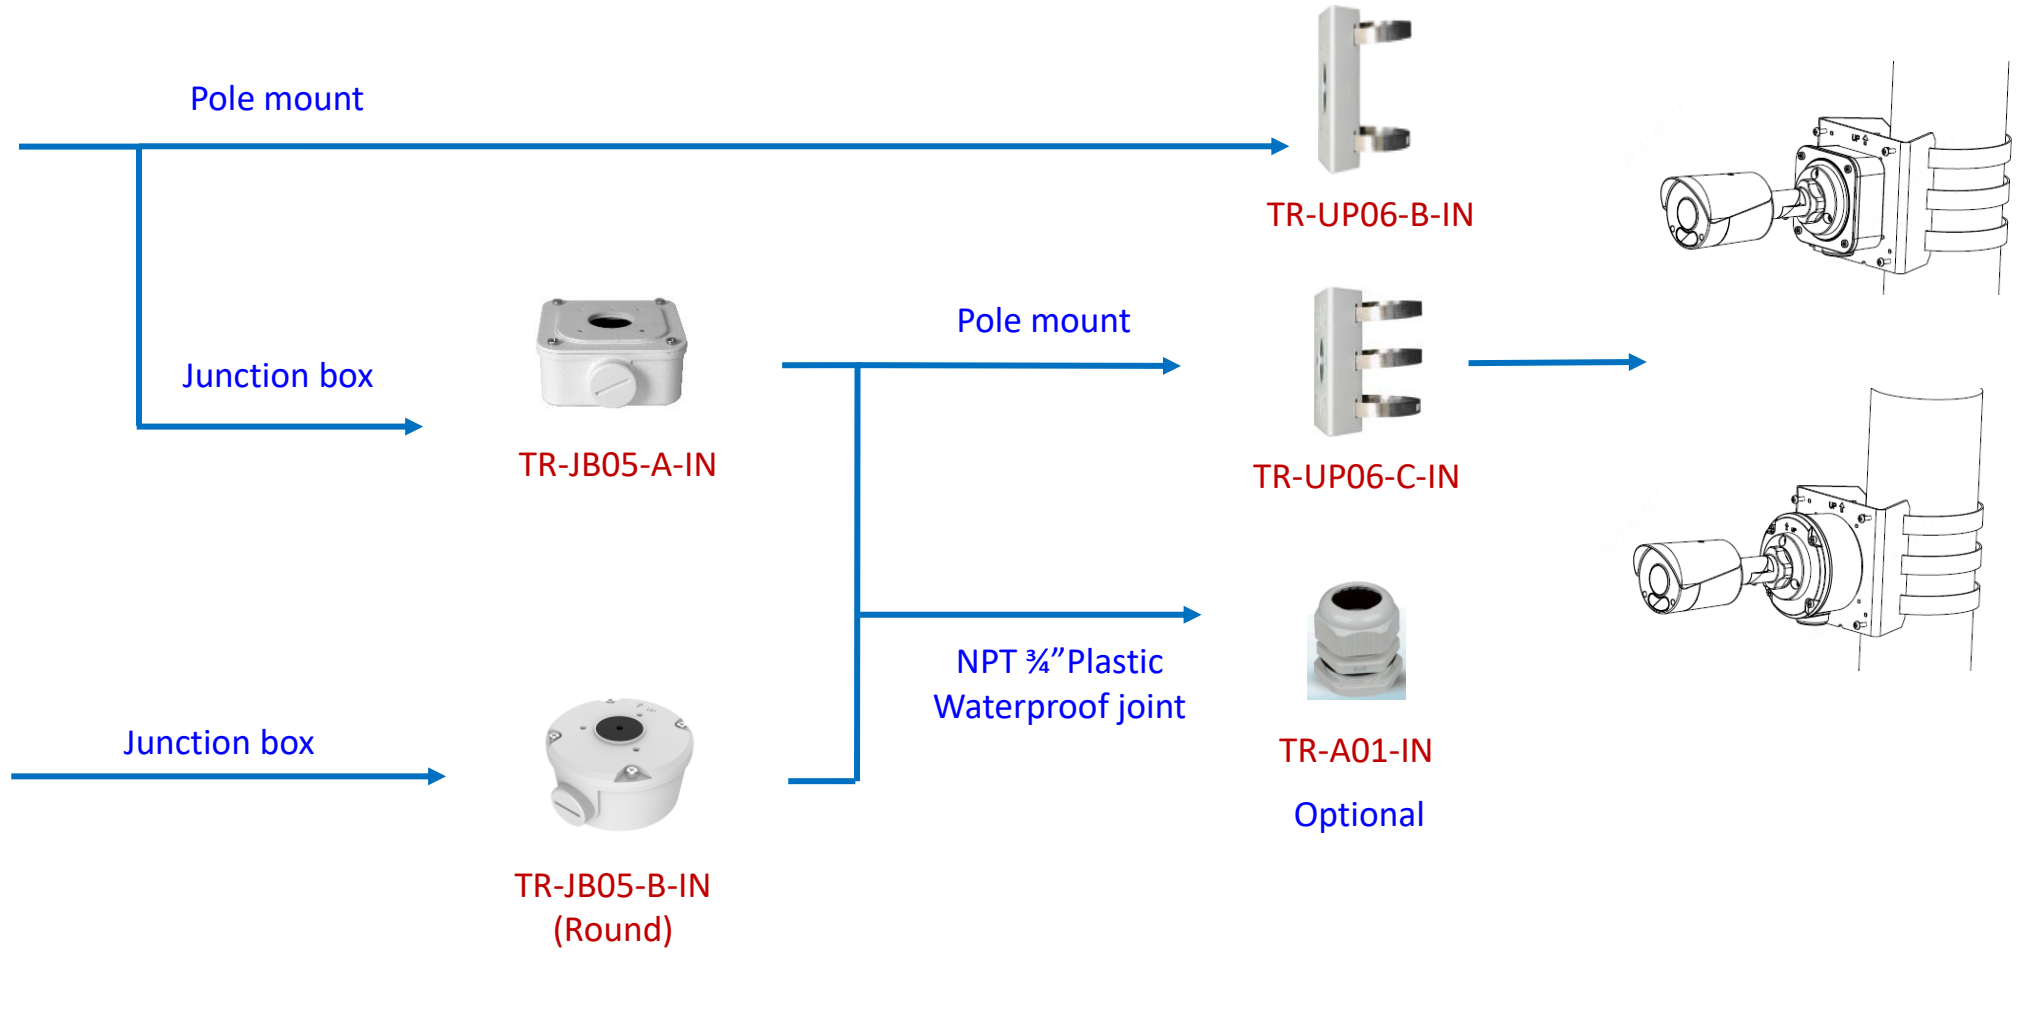

Fisheye camera mount

Dome camera Indoor pendent mount

*Release: 2019Q1

Junction box

IPC323X series	+	TR-JB04-C-IN
PRIME series IPC363X PRIME series IPC361X S/E Mini PTZ PRIME series IPC353X	+	TR-JB03-H-IN
IPC361X LB/LE IPC361X SR -F	+	TR-JB03-I-IN
IPC32X series IPC31X series IPC354 series IPC3616 series IPC361X SS/SB series	+	TR-JB03-G-IN
868 fisheye	+	TR-JB04-D-IN
814 fisheye 815 fisheye	+	TR-JB03-H-IN
 IPC373XSE series		

Indoor pendent mount

Bullet camera mount

Bullet camera mount

Mini Bullet camera mount

EASY/PRIME series
IPC21XX

IPC231X SB IPC2128 SB

IPC232X LB IPC21XX
(Round mount)

Bullet camera mount