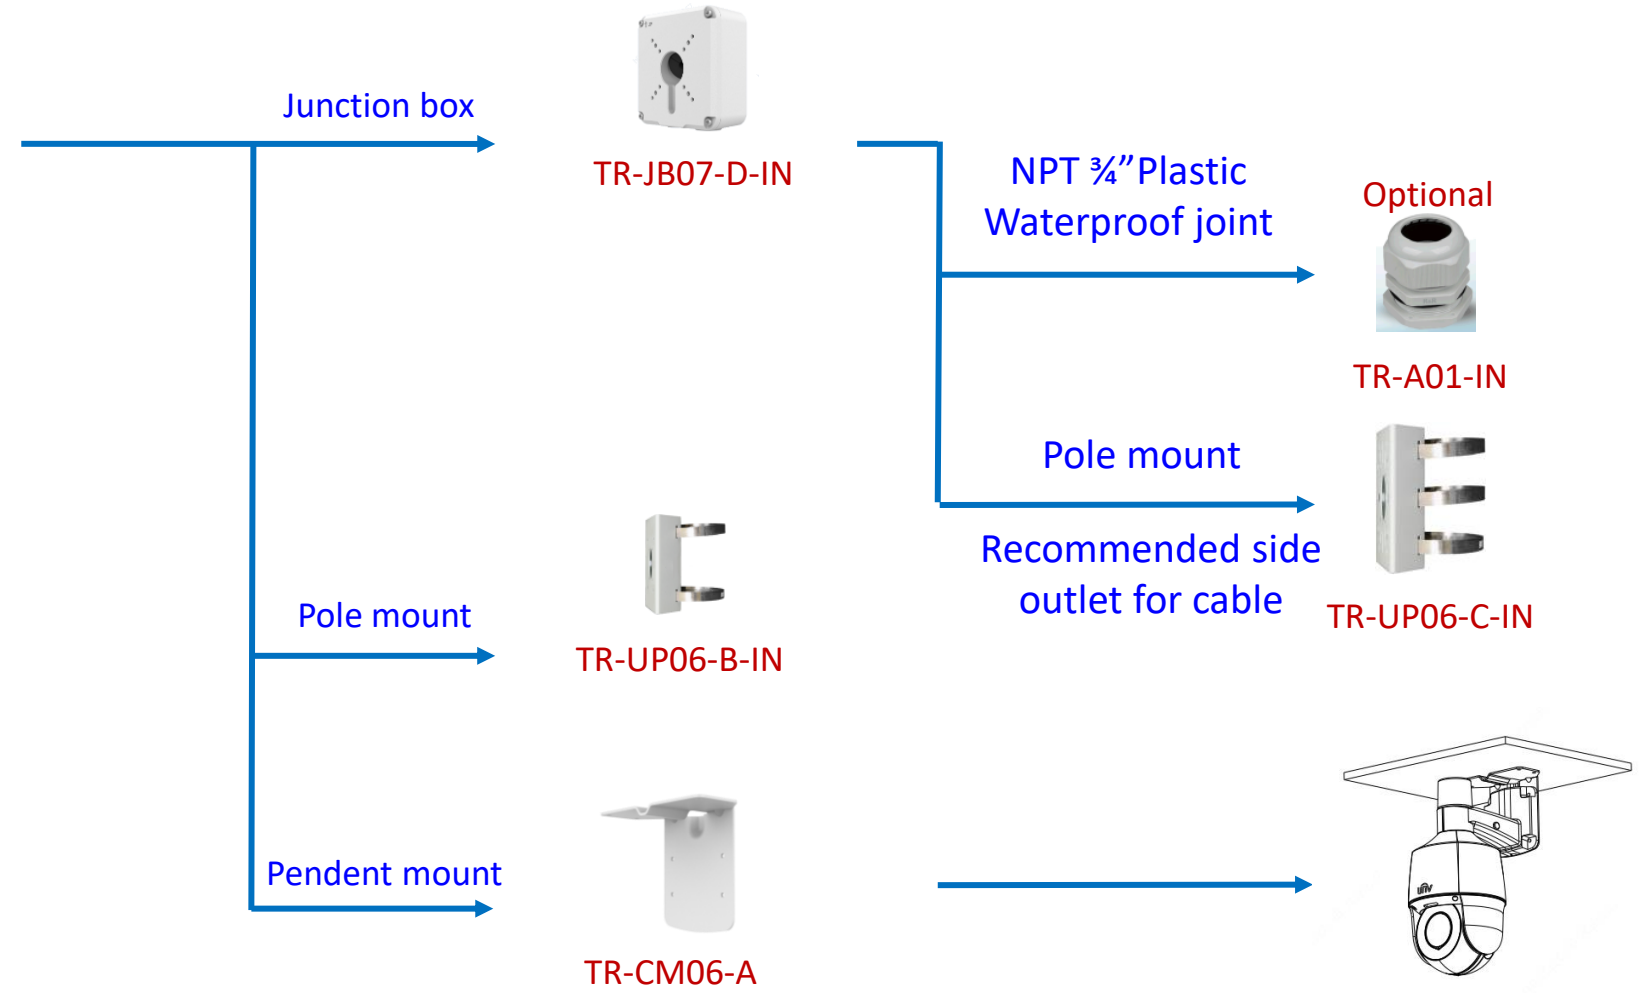

Positioning system mount

IPC672 Series

IPC6312 Series

IPC675 Series

PTZ camera mount

IPC62xx Series
IPC63xx Series
IPC66xx Series

IPC6424SR-X25-VF

PTZ camera mount

Indoor PTZ camera mount

Indoor PTZ camera mount

Omniview Network Camera + PTZ dome

Omniview Network Camera
+
PTZ dome

wall mount

TR-WE45-E-IN

pole mount

KIT-TR4-1