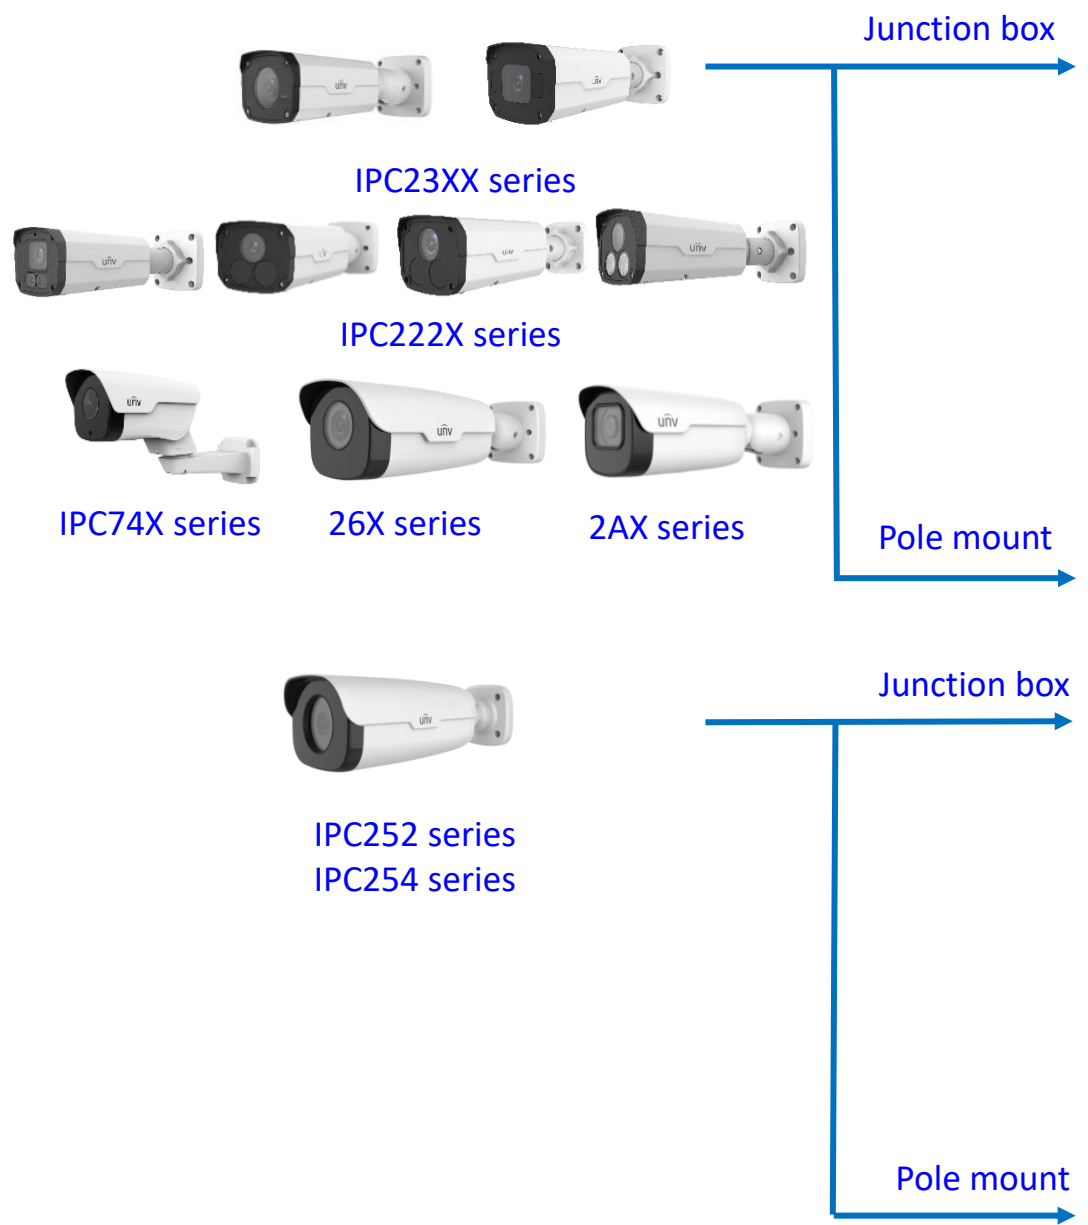

TR-A01-IN

Pole mount

TR-UP06-IN

NPT 3/4" Plastic Waterproof joint

Optional

TR-A01-IN

Pole mount

TR-UP06-IN

Fisheye camera mount

Dome camera Indoor pendent mount

*Release: 2019Q1

Junction box

IPC323X series	+	TR-JB04-C-IN
PRIME series IPC363X PRIME series IPC361X S/E Mini PTZ PRIME series IPC353X	+	TR-JB03-H-IN
IPC361X LB/LE IPC361X SR -F	+	TR-JB03-I-IN
IPC32X series IPC31X series IPC354 series IPC3616 series IPC361X SS/SB series	+	TR-JB03-G-IN
868 fisheye	+	TR-JB04-D-IN
814 fisheye 815 fisheye	+	TR-JB03-H-IN
 IPC373XSE series		

Indoor pendent mount

Bullet camera mount

Bullet camera mount

Mini Bullet camera mount

EASY/PRIME series
IPC21XX

IPC231X SB IPC2128 SB

IPC232X LB IPC21XX
(Round mount)

Bullet camera mount