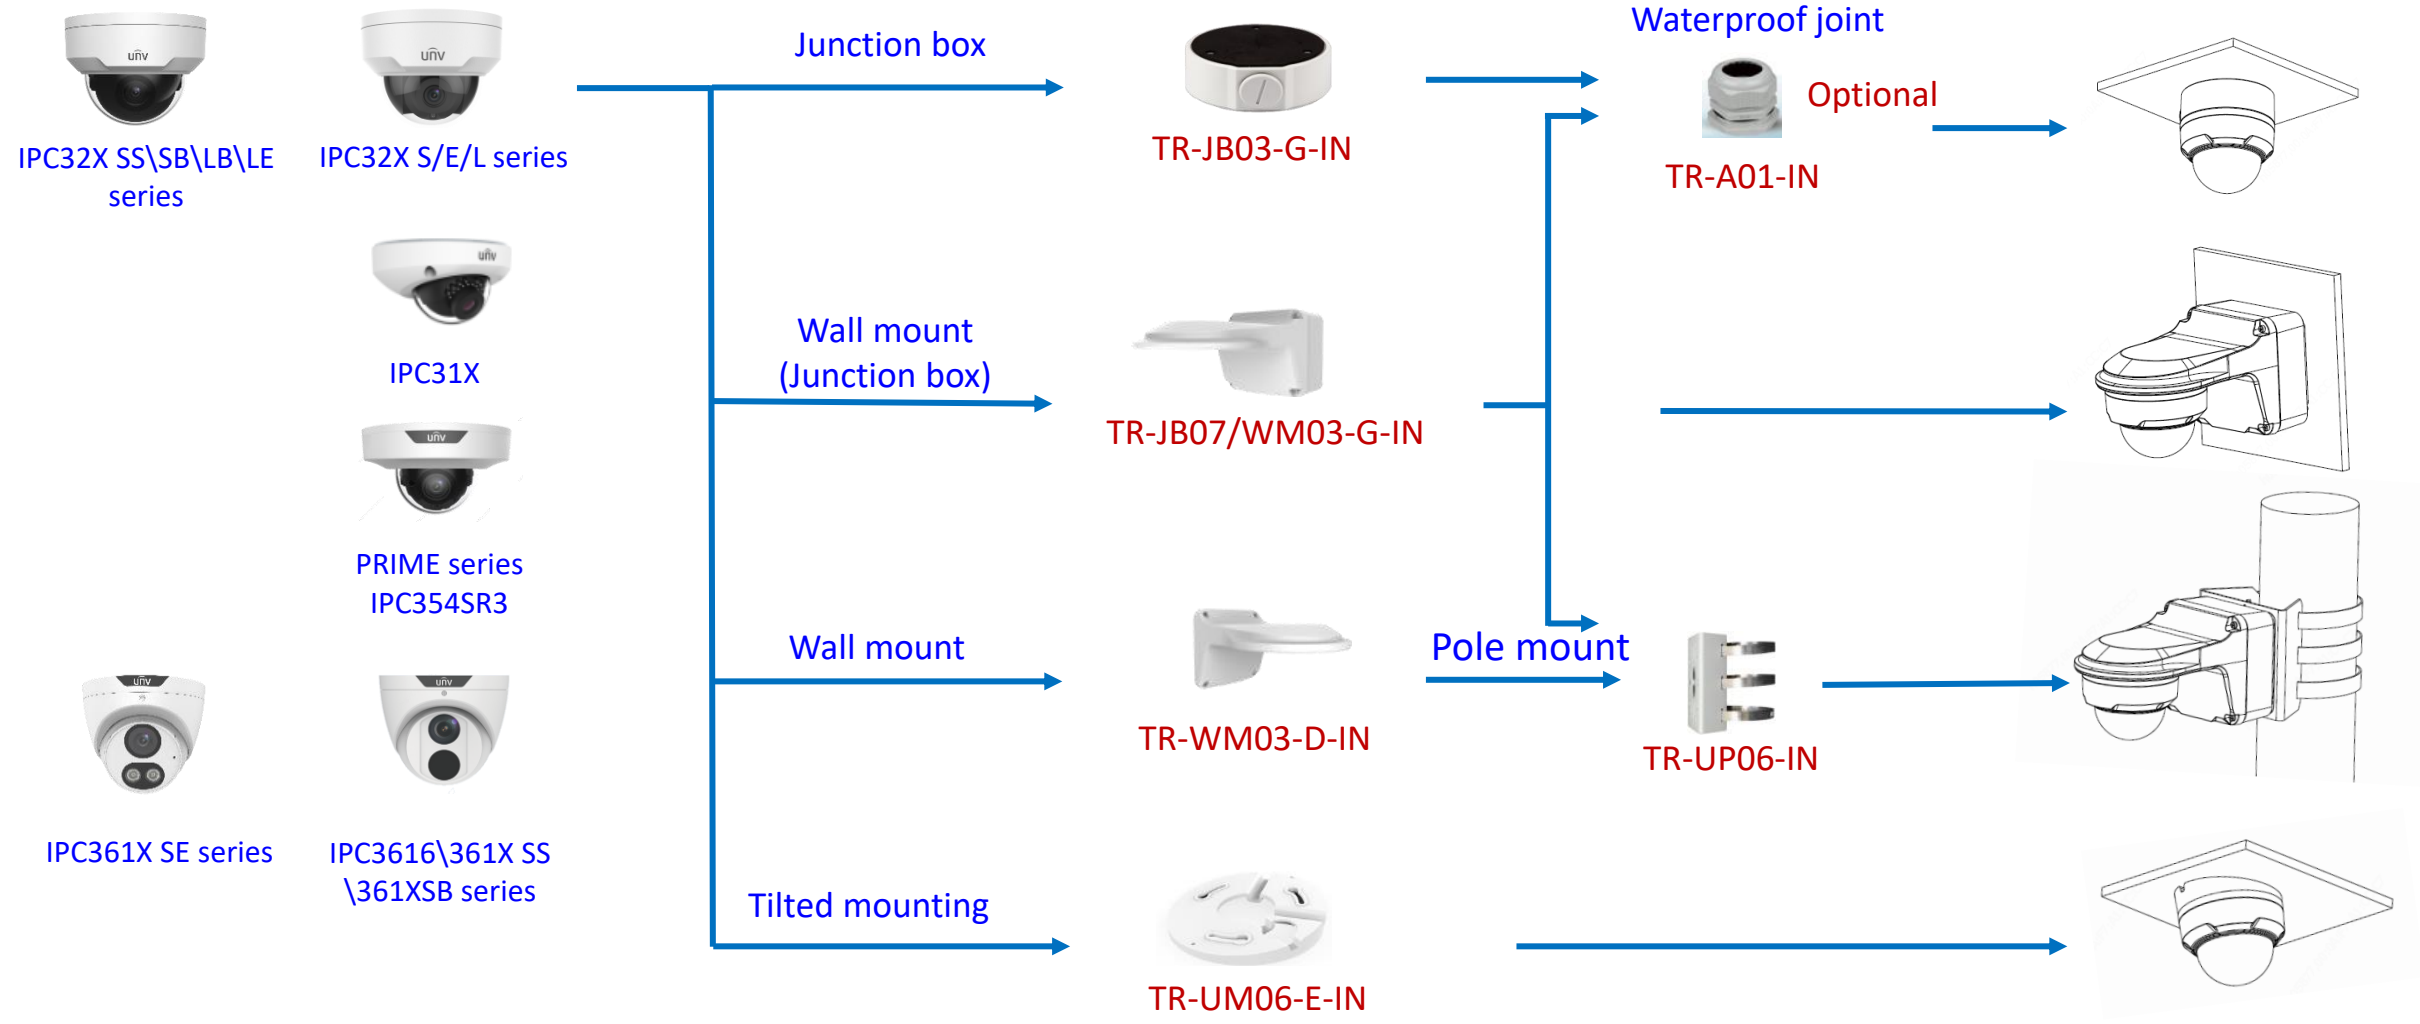

IPC Accessories Installation Guide

2022-01-17

Box camera mount

Dome camera mount

Dome camera mount

Dome camera mount

Electric-box Transfer plate

Dome camera mount

Dome camera mount

PRIME series IPC361XSR -F
EASY series IPC361XL/LE

PRIME/EASY series IPC363X
PRIME series IPC361X S/E

Mini PTZ series IPC64XX
PRIME/EASY series IPC353X

IPC363x SS\SA\SB series
IPC363x SE series

TR-A01-IN

Pole mount

TR-UP06-IN

NPT 3/4" Plastic Waterproof joint

Optional

TR-A01-IN

Pole mount

TR-UP06-IN

Fisheye camera mount

Dome camera Indoor pendent mount

*Release: 2019Q1

Junction box

IPC323X series	+	TR-JB04-C-IN
PRIME series IPC363X PRIME series IPC361X S/E Mini PTZ PRIME series IPC353X	+	TR-JB03-H-IN
IPC361X LB/LE IPC361X SR -F	+	TR-JB03-I-IN
IPC32X series IPC31X series IPC354 series IPC3616 series IPC361X SS/SB series	+	TR-JB03-G-IN
868 fisheye	+	TR-JB04-D-IN
814 fisheye 815 fisheye	+	TR-JB03-H-IN
 IPC373XSE series		