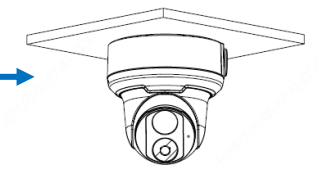

TR-A01-IN

Pole mount

TR-UP06-IN

NPT 3/4" Plastic Waterproof joint

Optional

TR-A01-IN

Pole mount

TR-UP06-IN

Fisheye camera mount

Dome camera Indoor pendent mount

*Release: 2019Q1

Junction box

IPC323X series	+	TR-JB04-C-IN
PRIME series IPC363X PRIME series IPC361X S/E Mini PTZ PRIME series IPC353X	+	TR-JB03-H-IN
IPC361X LB/LE IPC361X SR -F	+	TR-JB03-I-IN
IPC32X series IPC31X series IPC354 series IPC3616 series IPC361X SS/SB series	+	TR-JB03-G-IN
868 fisheye	+	TR-JB04-D-IN
814 fisheye 815 fisheye	+	TR-JB03-H-IN
 IPC373XSE series		