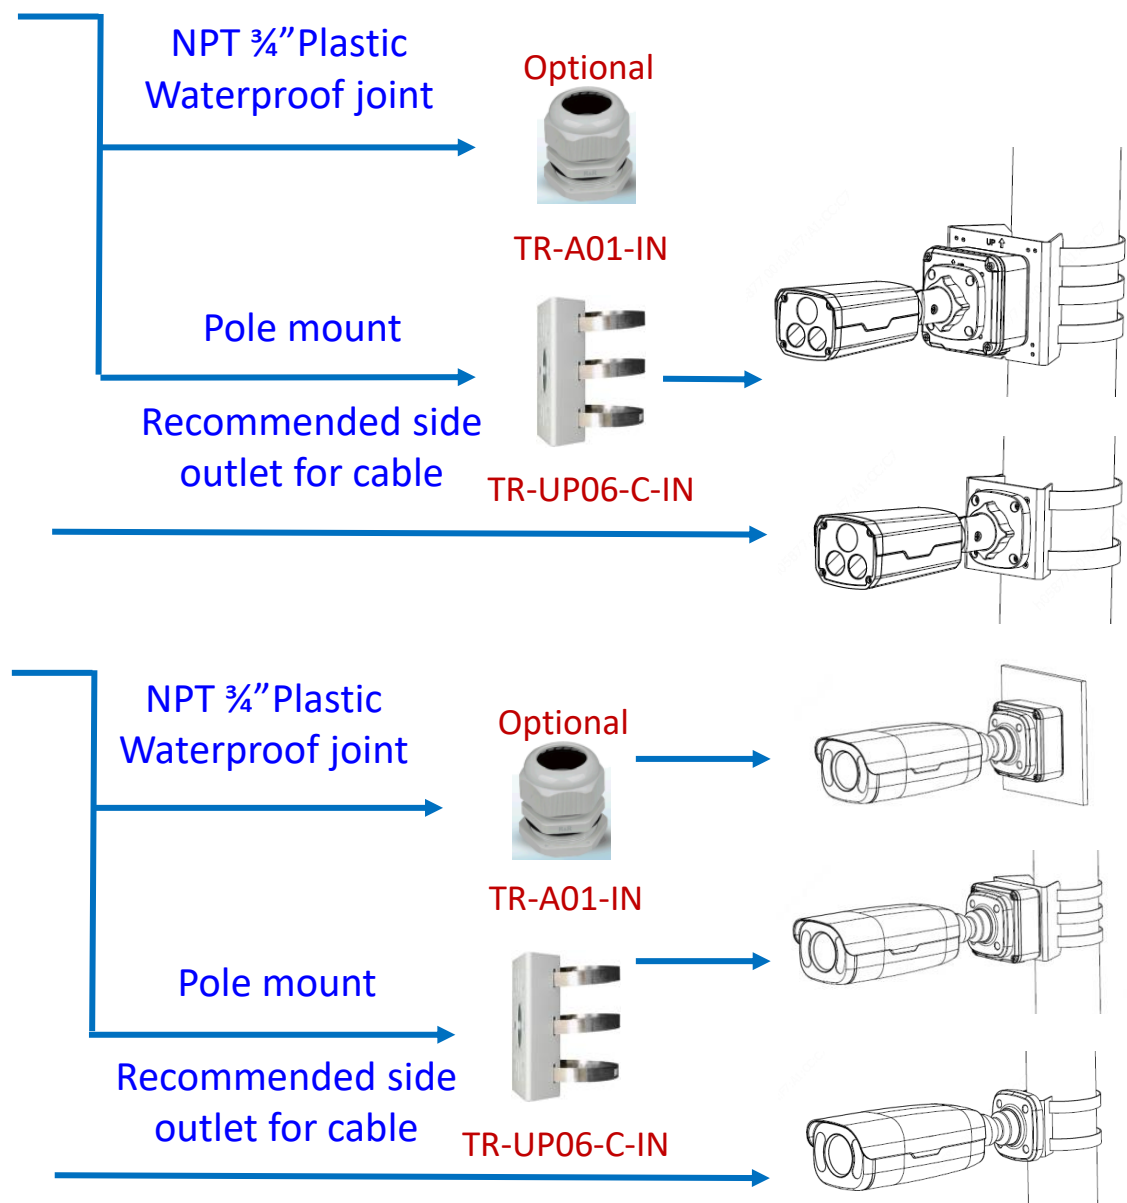

Bullet camera mount