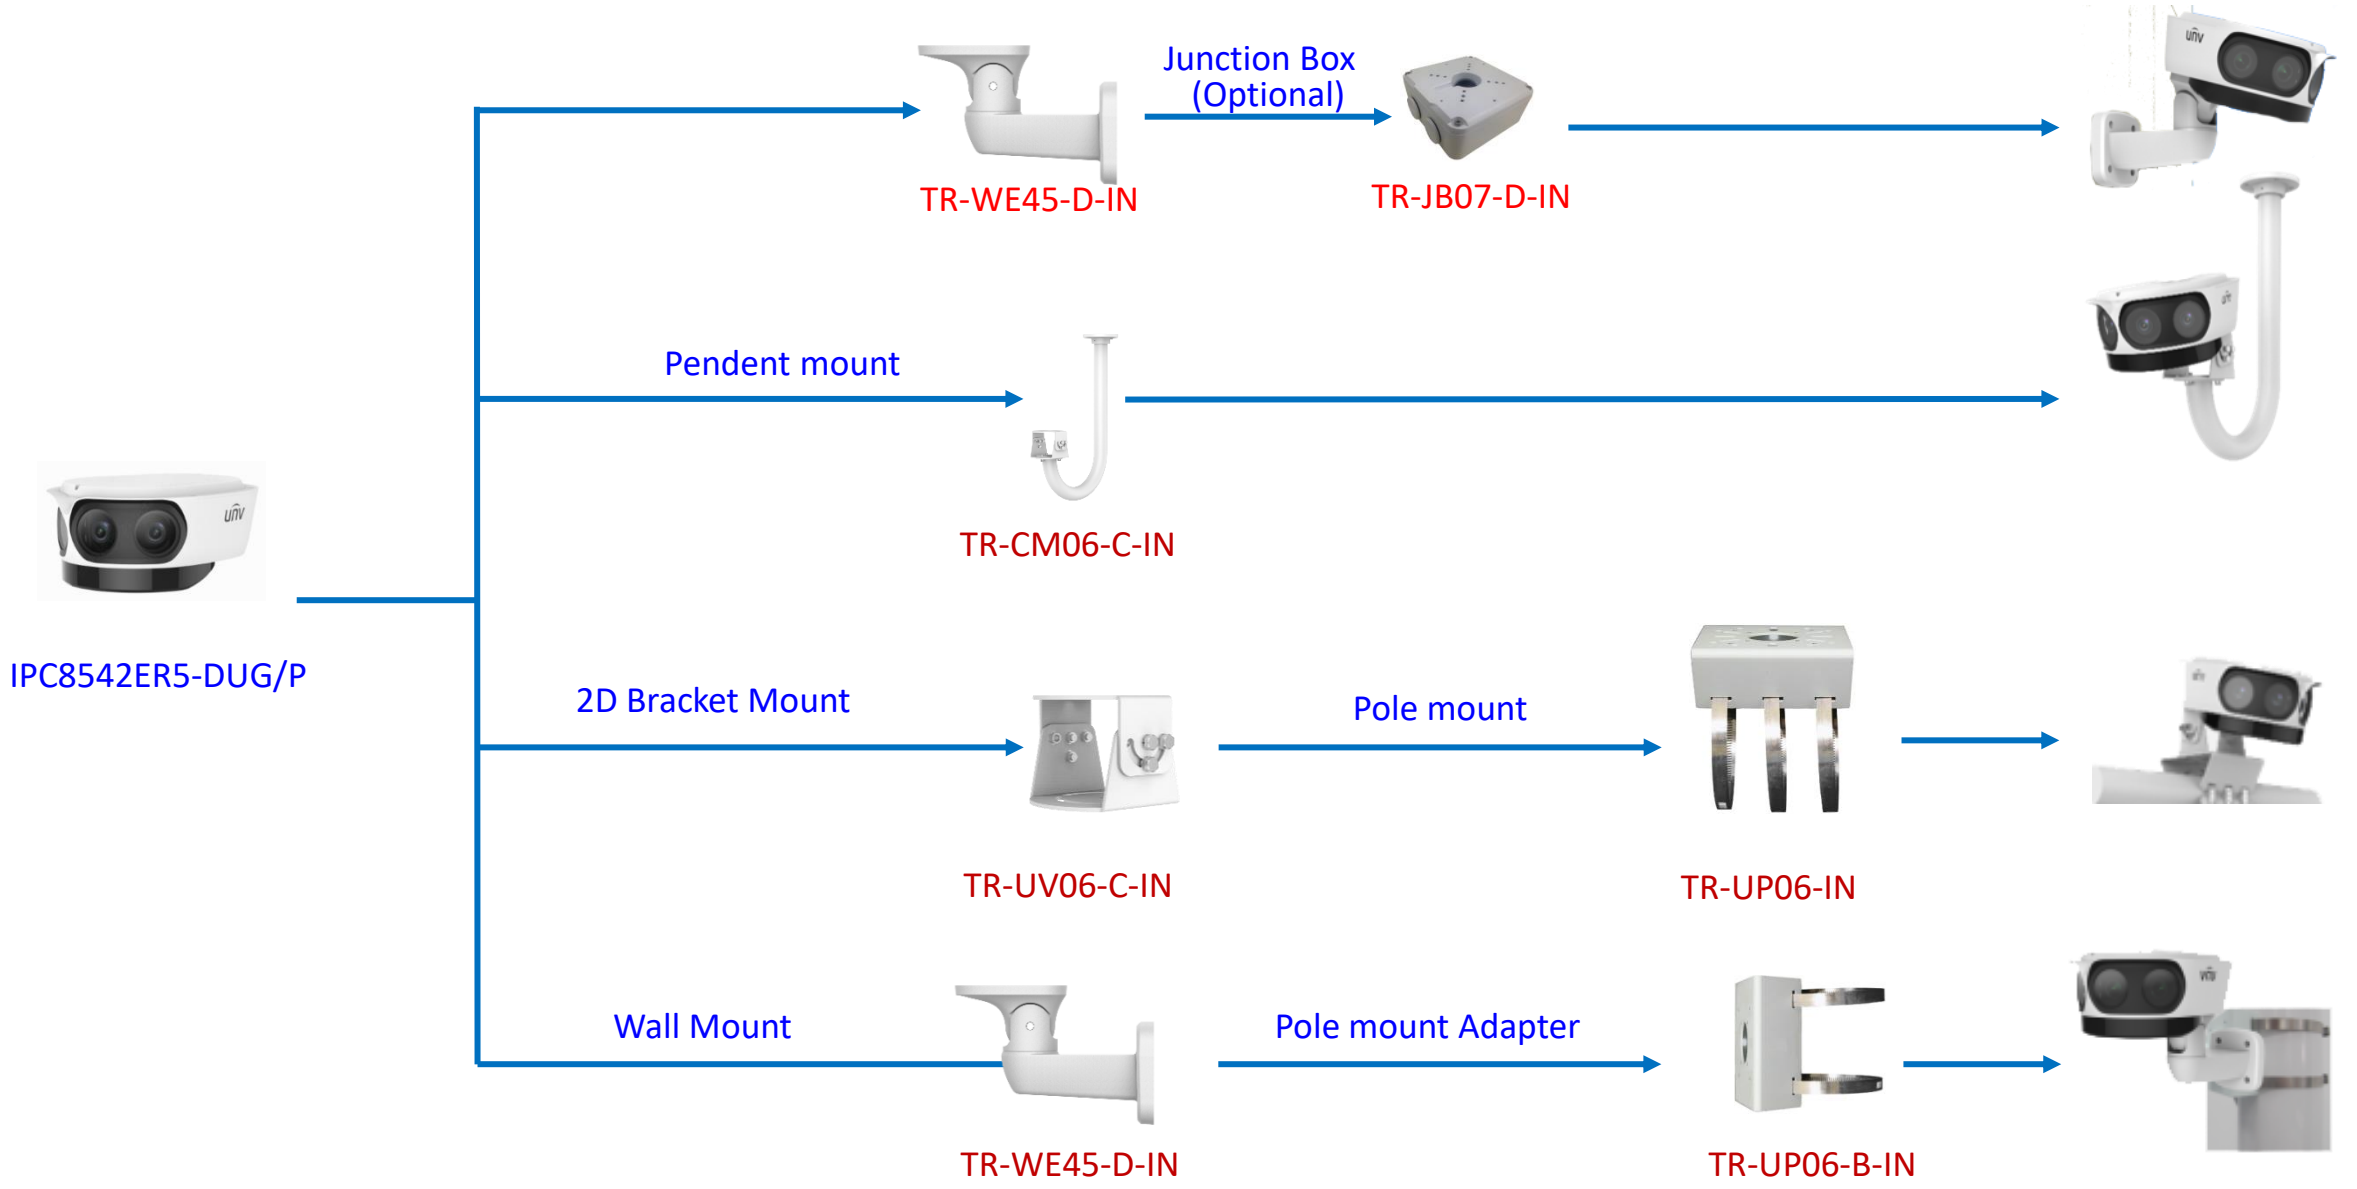

Indoor pendent mount

Bullet camera mount

Bullet camera mount

Mini Bullet camera mount

EASY/PRIME series
IPC21XX

IPC231X SB IPC2128 SB

IPC232X LB IPC21XX
(Round mount)

Bullet camera mount

Positioning system mount

IPC672 Series

IPC6312 Series

IPC675 Series

PTZ camera mount

IPC62xx Series
IPC63xx Series
IPC66xx Series

IPC6424SR-X25-VF

PTZ camera mount

Indoor PTZ camera mount

Indoor PTZ camera mount

Omniview Network Camera + PTZ dome

Omniview Network Camera
+
PTZ dome

wall mount

TR-WE45-E-IN

pole mount

KIT-TR4-1

Positioning system mount

It is necessary to ensure that the mounting base is firm enough

The logo for Uniview, featuring the word "uniview" in a white, lowercase, sans-serif font. A thin white line with rounded ends frames the text, extending horizontally to the left and right. A small white arc is positioned above the letter 'i'.