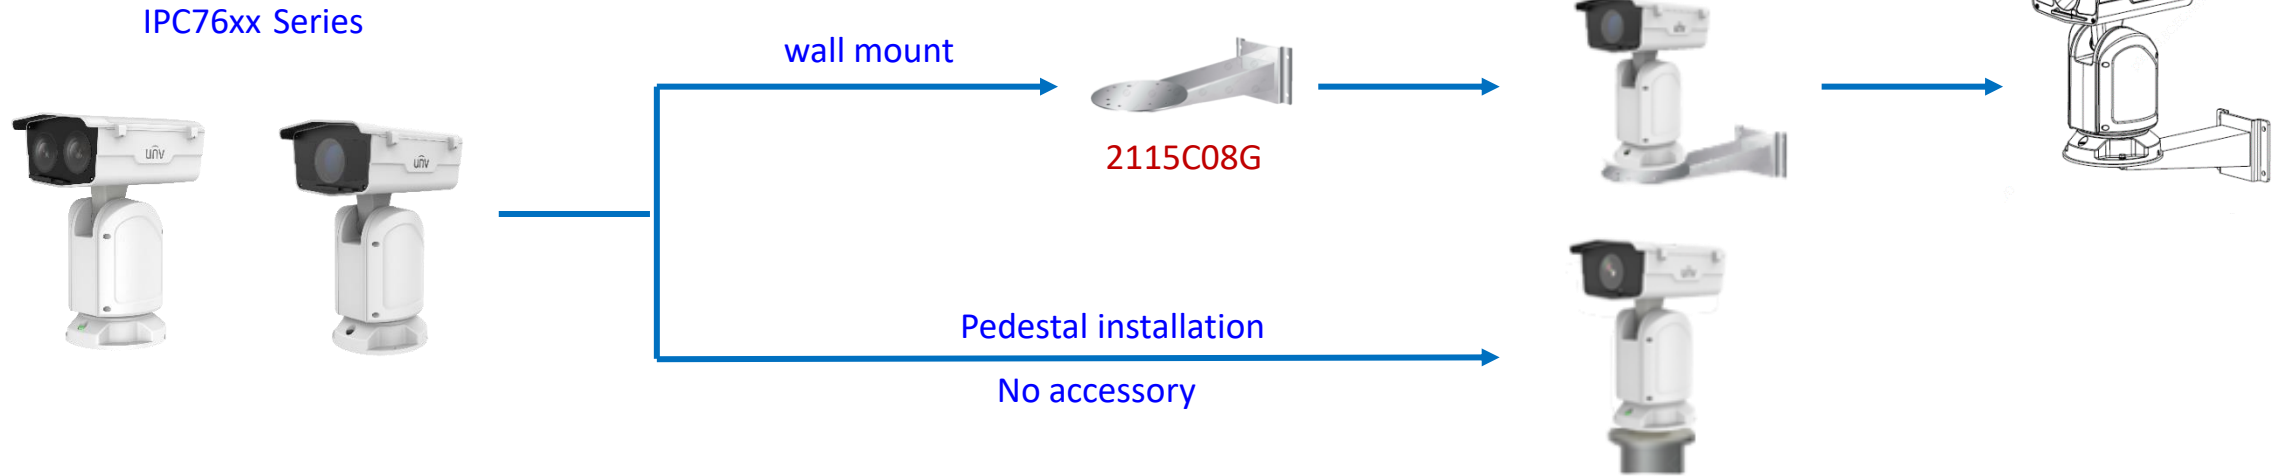

Positioning system mount

It is necessary to ensure that the mounting base is firm enough