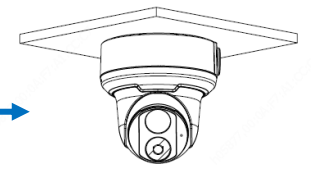

TR-JB03-I-IN

TR-JB07/WM03-G-IN

TR-WM03-D-IN

TR-JB03-H-IN

TR-JB07/WM03-F-IN

TR-WM03-B-IN

NPT 3/4" Plastic Waterproof joint

Optional

TR-A01-IN

Pole mount

TR-UP06-IN

NPT 3/4" Plastic Waterproof joint

Optional

TR-A01-IN

Pole mount

TR-UP06-IN