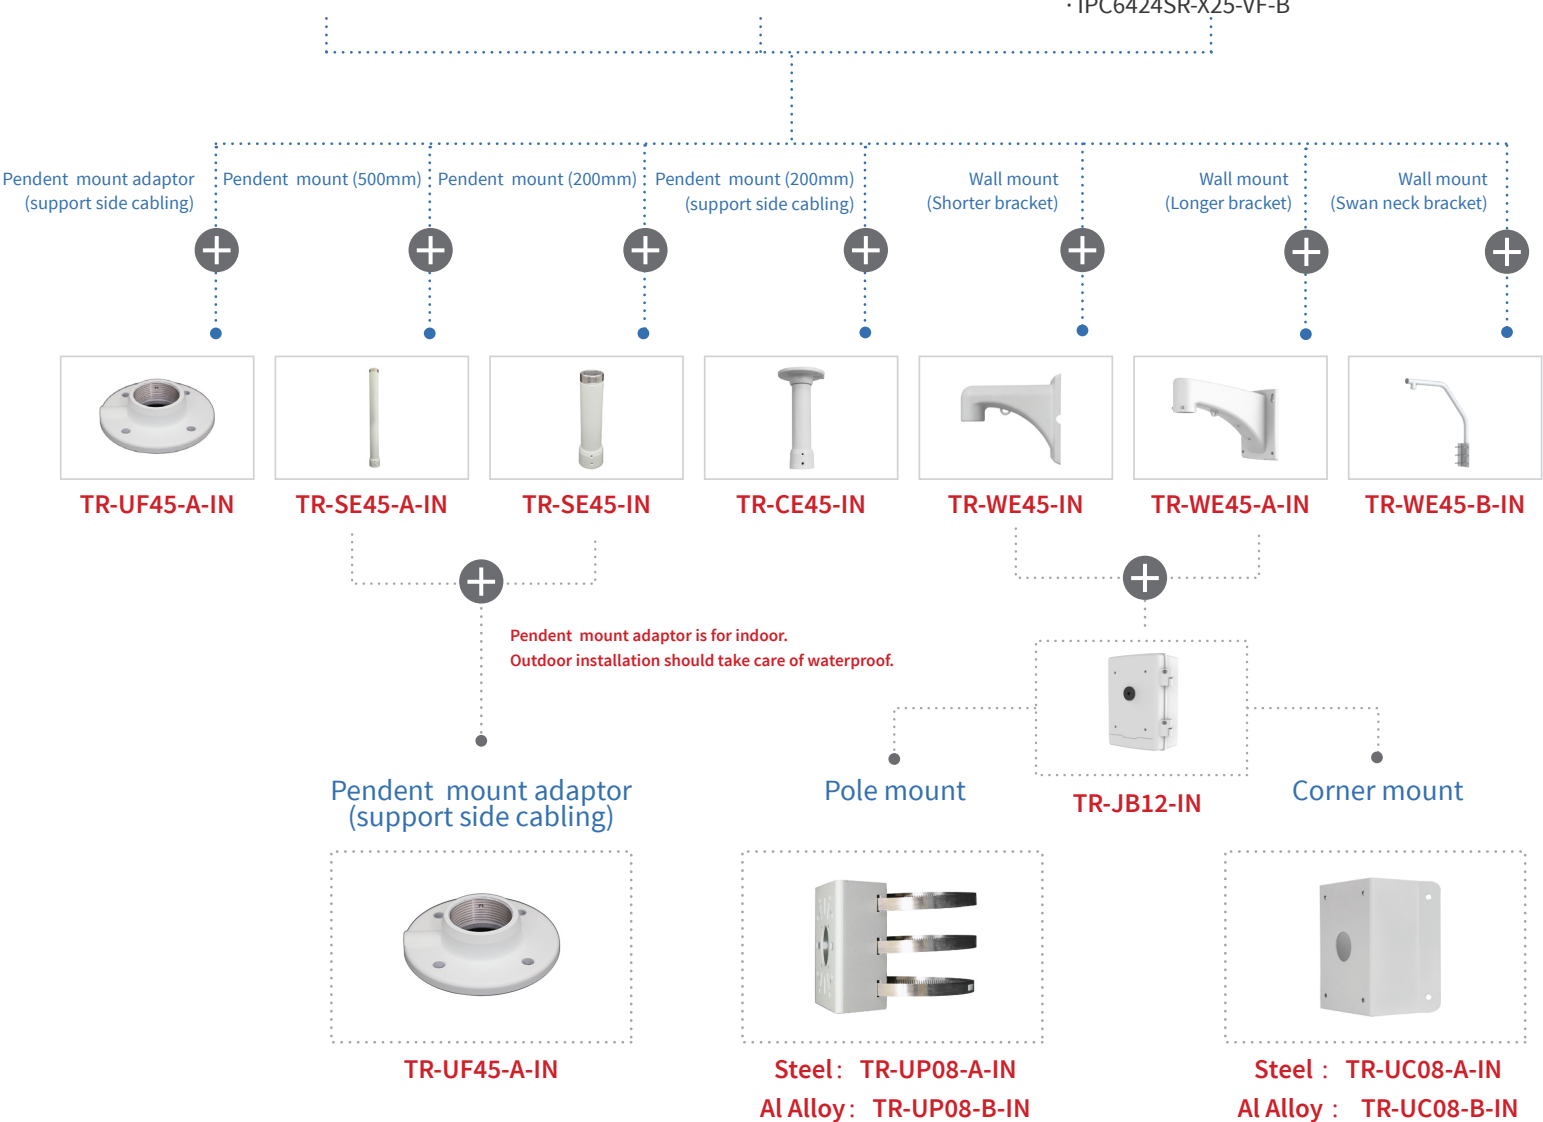

Wall mount

Wall mount
(Swan neck bracket)

TR-WE45-IN

TR-WE45-B-IN

TR-CE45-IN

TR-SE45-A-IN

TR-SE45-IN

TR-CE45-IN

Pole mount

TR-JB12-IN

Corner mount

TR-UP08-B-IN

TR-UC08-B-IN

4 inch PTZ camera mount

- IPC94144SFW-X25-F40C
- IPC94144SR-X25-F40C

- IPC6424SR-X25-VF

- B shorter wall mount is included.
- IPC6412LR-X16-VG
- IPC6422SR-X25-VF-B
- IPC6424SR-X25-VF-B

6 inch PTZ camera mount

- IPC6622SR-X25-VF
- IPC6622SR-X33-VF
- IPC6624SR-X33-VF

- IPC6612SR-X25-VG
- IPC6612SR-X33-VG

- IPC6652EL-X33-VF

- IPC6634S-X33-VF
- (Not support TR-WE45-IN)

- IPC6658SR-X25-VF

8 inch PTZ camera mount

- IPC6852ER-X45-VF
- IPC6854ER-X40-VF
- IPC6854ER-X40G-VF
- IPC6858ER-X40-VF

Positioning system mount