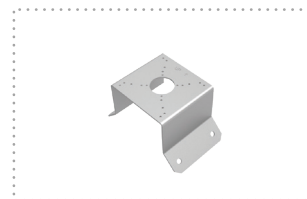

NPT 3/4" Plastic Waterproof joint

Pole mount

Corner mount

TR-CM24-IN

TR-A01-IN
Optional

TR-UP06-IN

TR-UC08-C

TR-SE24-IN
Short