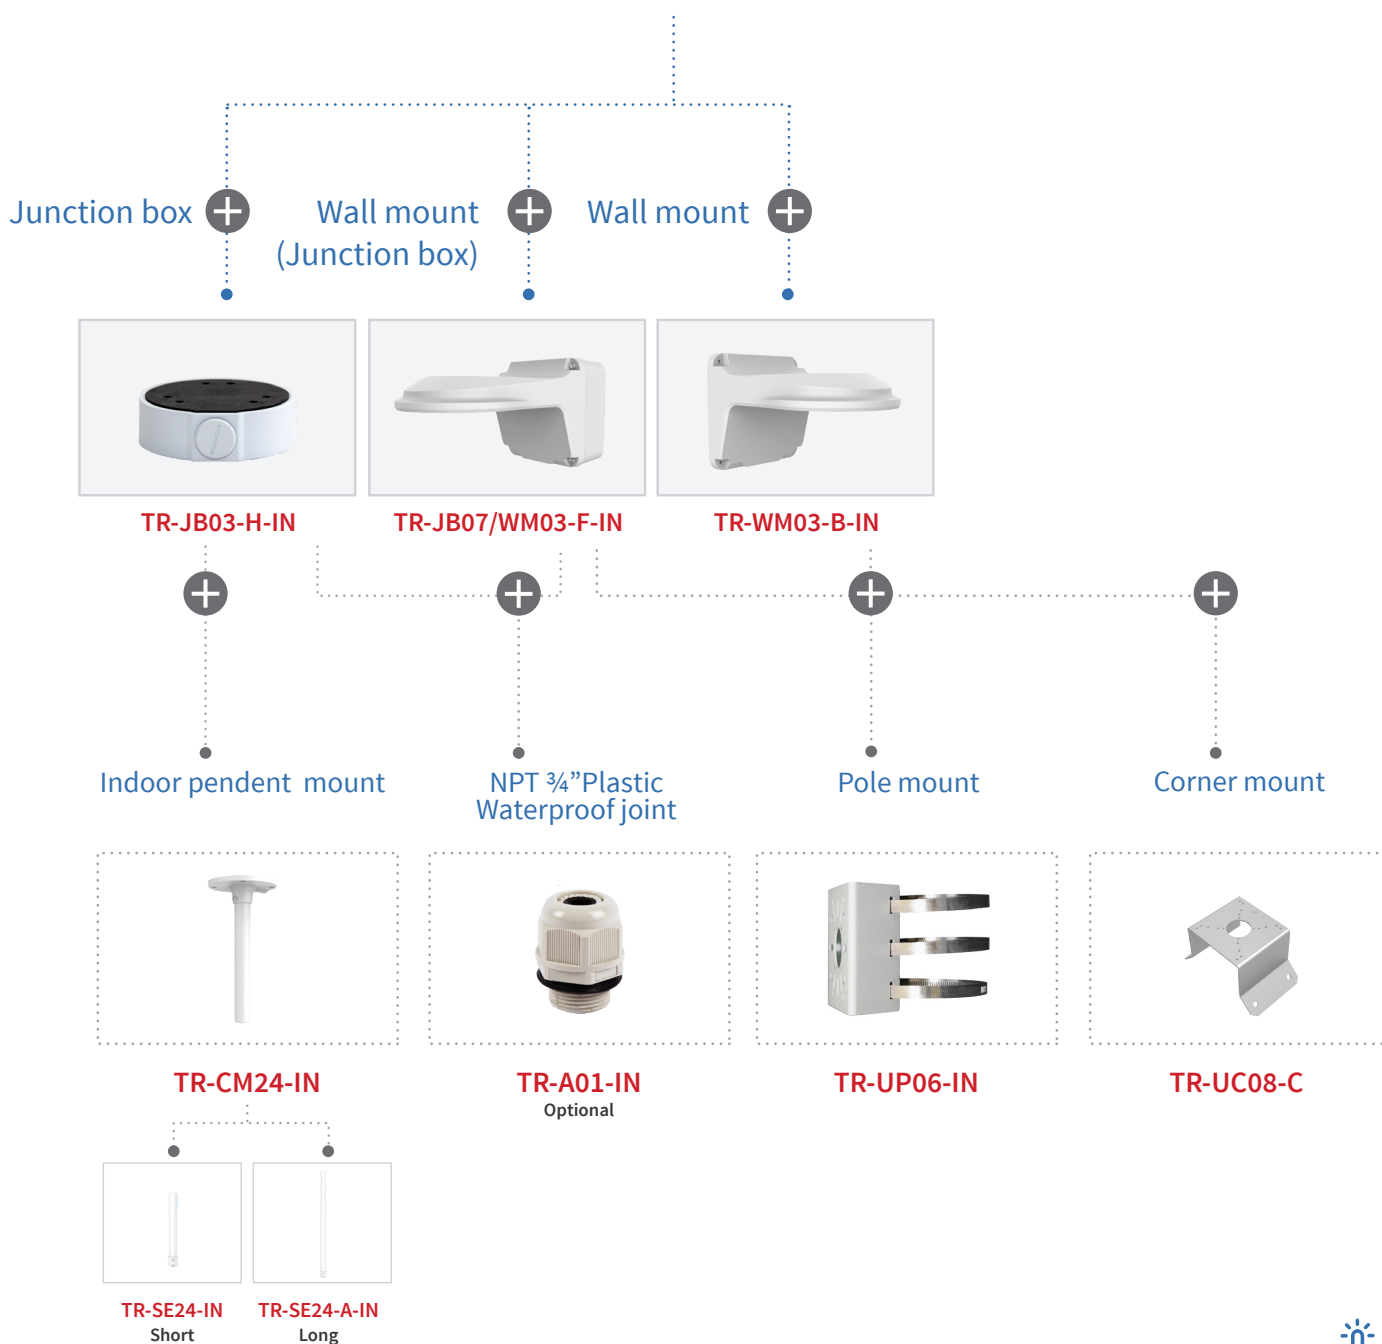

Indoor pendent mount

NPT 3/4" Plastic Waterproof joint

TR-CM24-IN

TR-A01-IN
Optional

TR-SE24-IN
Short

TR-SE24-A-IN
Long

Wall mount
No accessory

Pendent mount
No accessory

Pole mount +

TR-UP06-C-IN

Mini PTZ camera mount

· IPC6412LR-X5UPW-VG
· IPC6415SR-X5UPW-VG

3 inch PTZ camera mount

· IPC675LFW-AX4DUPKC-VG
· IPC6312LFW-AX4C-VG

· IPC6312LR-AX4-VG

· IPC6312LR-AX4W-VG

· IPC6322LFW-AX5C-VG
· IPC6325LFW-AX5C-VG

Pole mount

Pendent mount

Junction box

TR-JB07-D-IN

Pole mount

NPT 3/4" Plastic
Waterproof joint

Corner mount

TR-UP06-B-IN

TR-CM06-D

TR-UP06-C-IN

TR-A01-IN
Optional

TR-UC08-C

3 inch PTZ camera mount

· IPC9312LFW-AF28-2X4
Built-in bracket

Wall mount