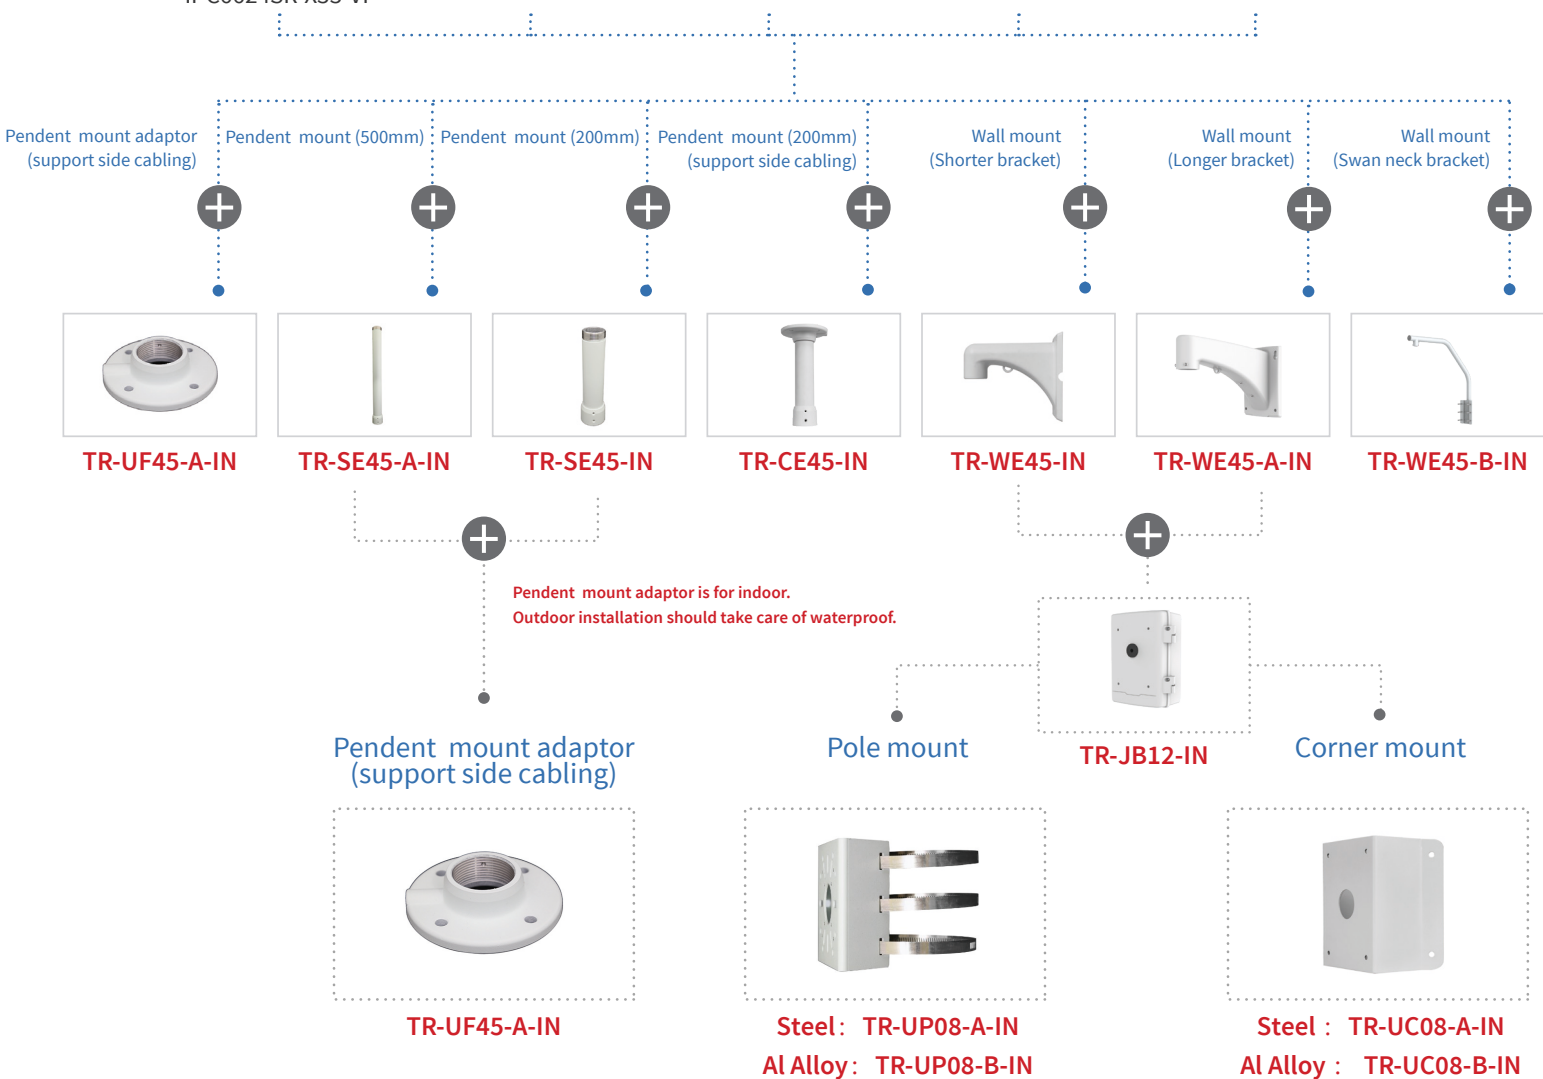

Pole mount

TR-JB12-IN

Corner mount

TR-UP08-B-IN

TR-UC08-B-IN

4 inch PTZ camera mount

- IPC94144SFW-X25-F40C
- IPC94144SR-X25-F40C

- IPC6424SR-X25-VF

- B shorter wall mount is included.
- IPC6412LR-X16-VG
- IPC6422SR-X25-VF-B
- IPC6424SR-X25-VF-B

6 inch PTZ camera mount

- IPC6622SR-X25-VF
- IPC6622SR-X33-VF
- IPC6624SR-X33-VF

- IPC6612SR-X25-VG
- IPC6612SR-X33-VG

- IPC6652EL-X33-VF

- IPC6634S-X33-VF
- (Not support TR-WE45-IN)

- IPC6658SR-X25-VF

8 inch PTZ camera mount

- IPC6852ER-X45-VF
- IPC6854ER-X40-VF
- IPC6854ER-X40G-VF
- IPC6858ER-X40-VF

Positioning system mount

· IPC7622ER-X44-VF

+ Wall mount

+ Pedestal installation
No accessory

TR-WM08-B

It is necessary to ensure that the mounting base is firm enough