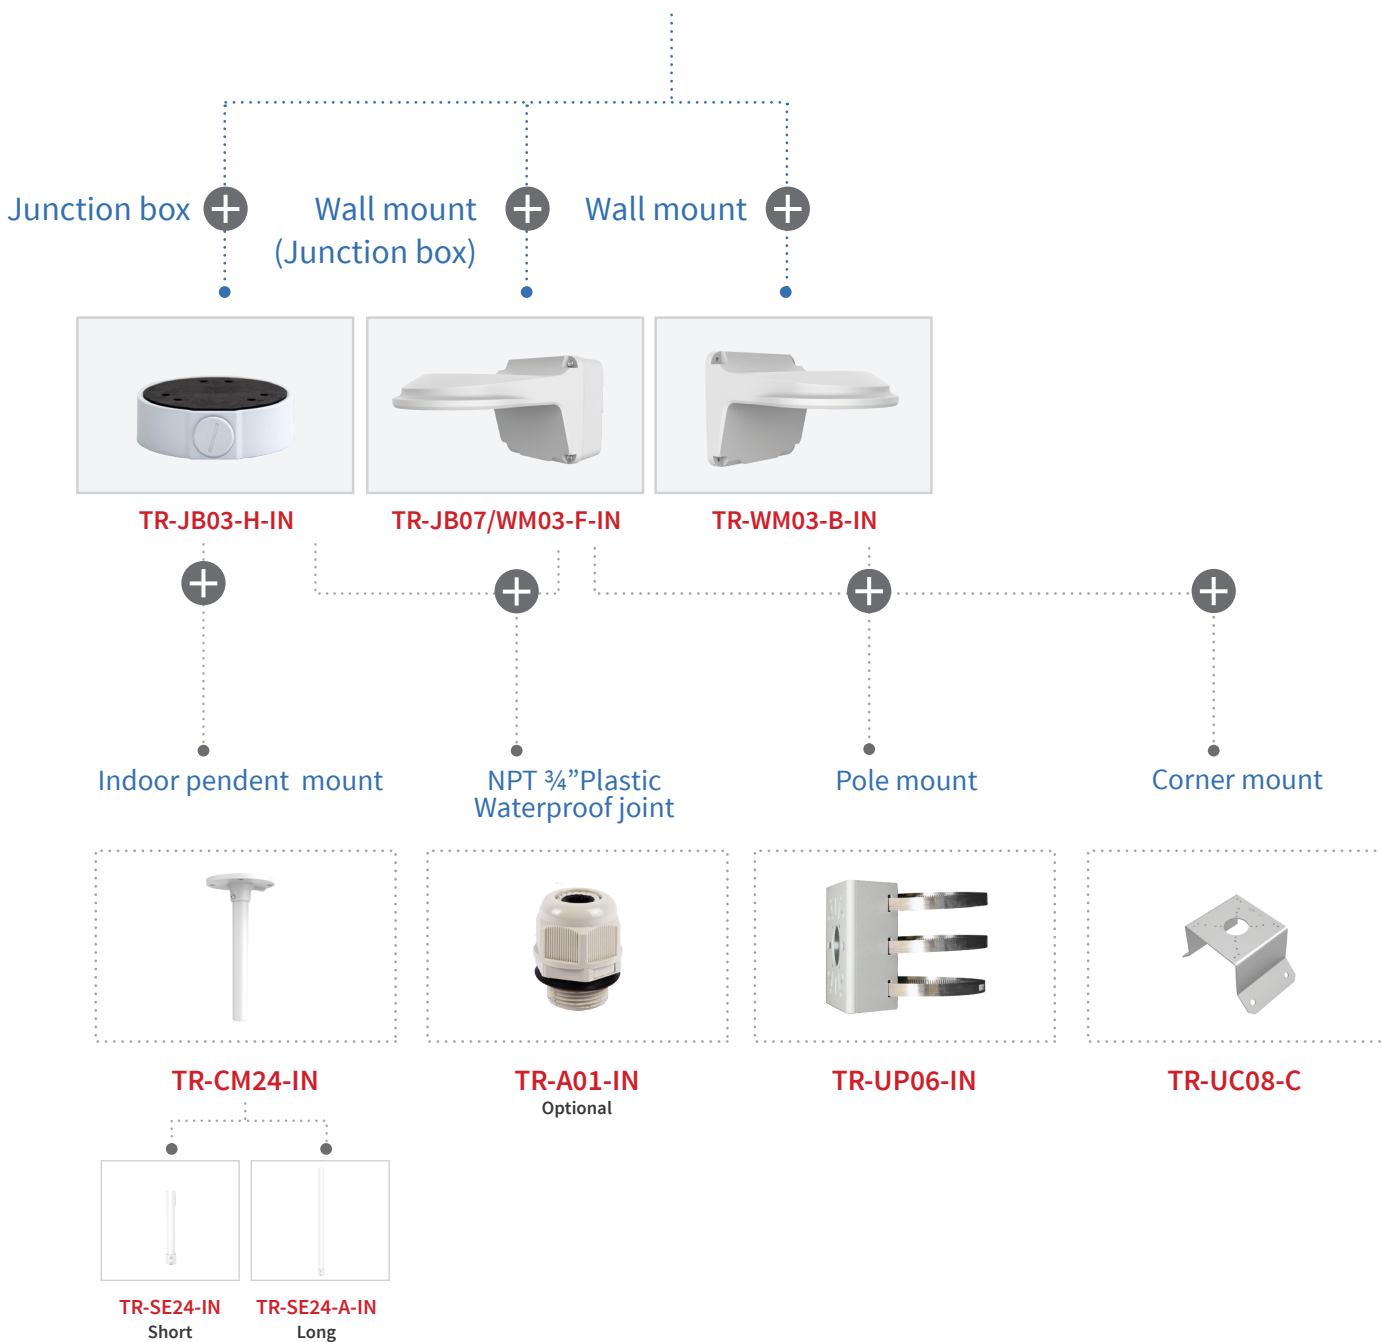

Pole mount

Junction box

Junction box

TR-JB07-D-IN

TR-JB06-A-IN

Pole mount

NPT 3/4" Plastic
Waterproof joint

Corner mount

TR-UP06-B-IN

TR-UP06-C-IN

TR-A01-IN
Optional

TR-UC08-C

ColorHunter-Turret camera mount

- IPC3634SE-ADF28K-WL-I0
- IPC3634SE-ADF40K-WL-I0
- IPC3638SE-ADF28K-WL-I0
- IPC3638SE-ADF40K-WL-I0
- IPC3634SE-ADZK-WL-I0

SmartSense-SS-I1 Dome camera mount

IPC322SS-ADF28K-I1
 IPC322SS-ADF40K-I1
 IPC324SS-ADF28K-I1
 IPC324SS-ADF40K-I1
 IPC325SS-ADF28K-I1
 IPC325SS-ADF40K-I1
 IPC328SS-ADF28K-I1
 IPC328SS-ADF40K-I1

SmartSense-SB/SS-I1 Bullet camera mount