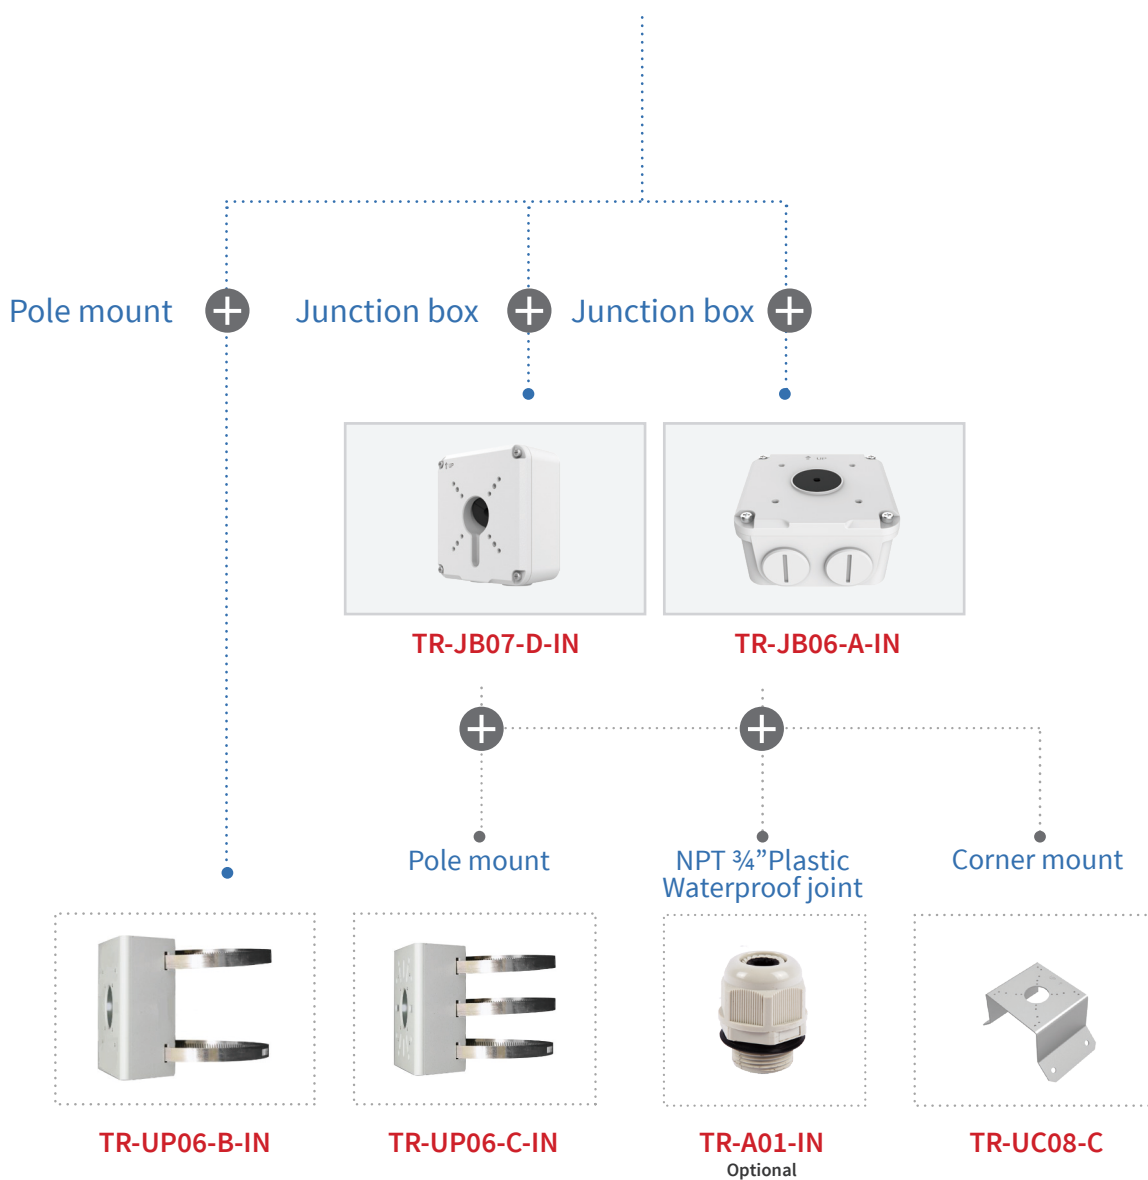

- IPC328SB-ADF28K-I0
- IPC328SB-ADF40K-I0
- IPC312SB-ADF28K-I0
- IPC314SB-ADF28K-I0
- IPC314SB-ADF28K-M12-I0
- IPC3605SB-ADF16KM-I0
- IPC3608SB-ADF16KM-I0

- Junction box +
- Wall mount (Junction box) +
- Wall mount +
- Tilted mounting +
- Electric-box Transfer plate +

TR-JB03-G-IN TR-JB07/WM03-G-IN TR-WM03-D-IN TR-UM06-E-IN TR-SM05-IN
 (United States NEMA-WD6 Standard)

- Indoor pendent mount
- NPT 3/4" Plastic Waterproof joint
- Pole mount
- Corner mount

TR-CM24-IN TR-A01-IN TR-UP06-IN TR-UC08-C
 Optional

TR-SE24-IN Short TR-SE24-A-IN Long

SmartSense-VF Bullet camera mount

- IPC2324SB-DZK-I0
- IPC2325SB-DZK-I0
- IPC2328SB-DZK-I0

SmartSense/Sharp-Dome/Turret camera mount

· IPC3534SB-ADNZK-I0

- IPC3634SB-ADZK-I0
- IPC3635SB-ADZK-I0
- IPC3638SB-ADZK-I0

- IPC3514SR-ADF28KM-WP
- IPC3514SR-ADF28KM-WP

Junction box + Wall mount (Junction box) + Wall mount +

TR-JB03-H-IN

TR-JB07/WM03-F-IN

TR-WM03-B-IN

Indoor pendent mount

NPT 3/4" Plastic Waterproof joint

Pole mount