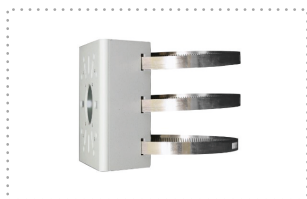

NPT 3/4" Plastic Waterproof joint

Pole mount

Corner mount

TR-CM24-IN

TR-A01-IN
Optional

TR-UP06-IN

TR-UC08-C

TR-SE24-IN
Short