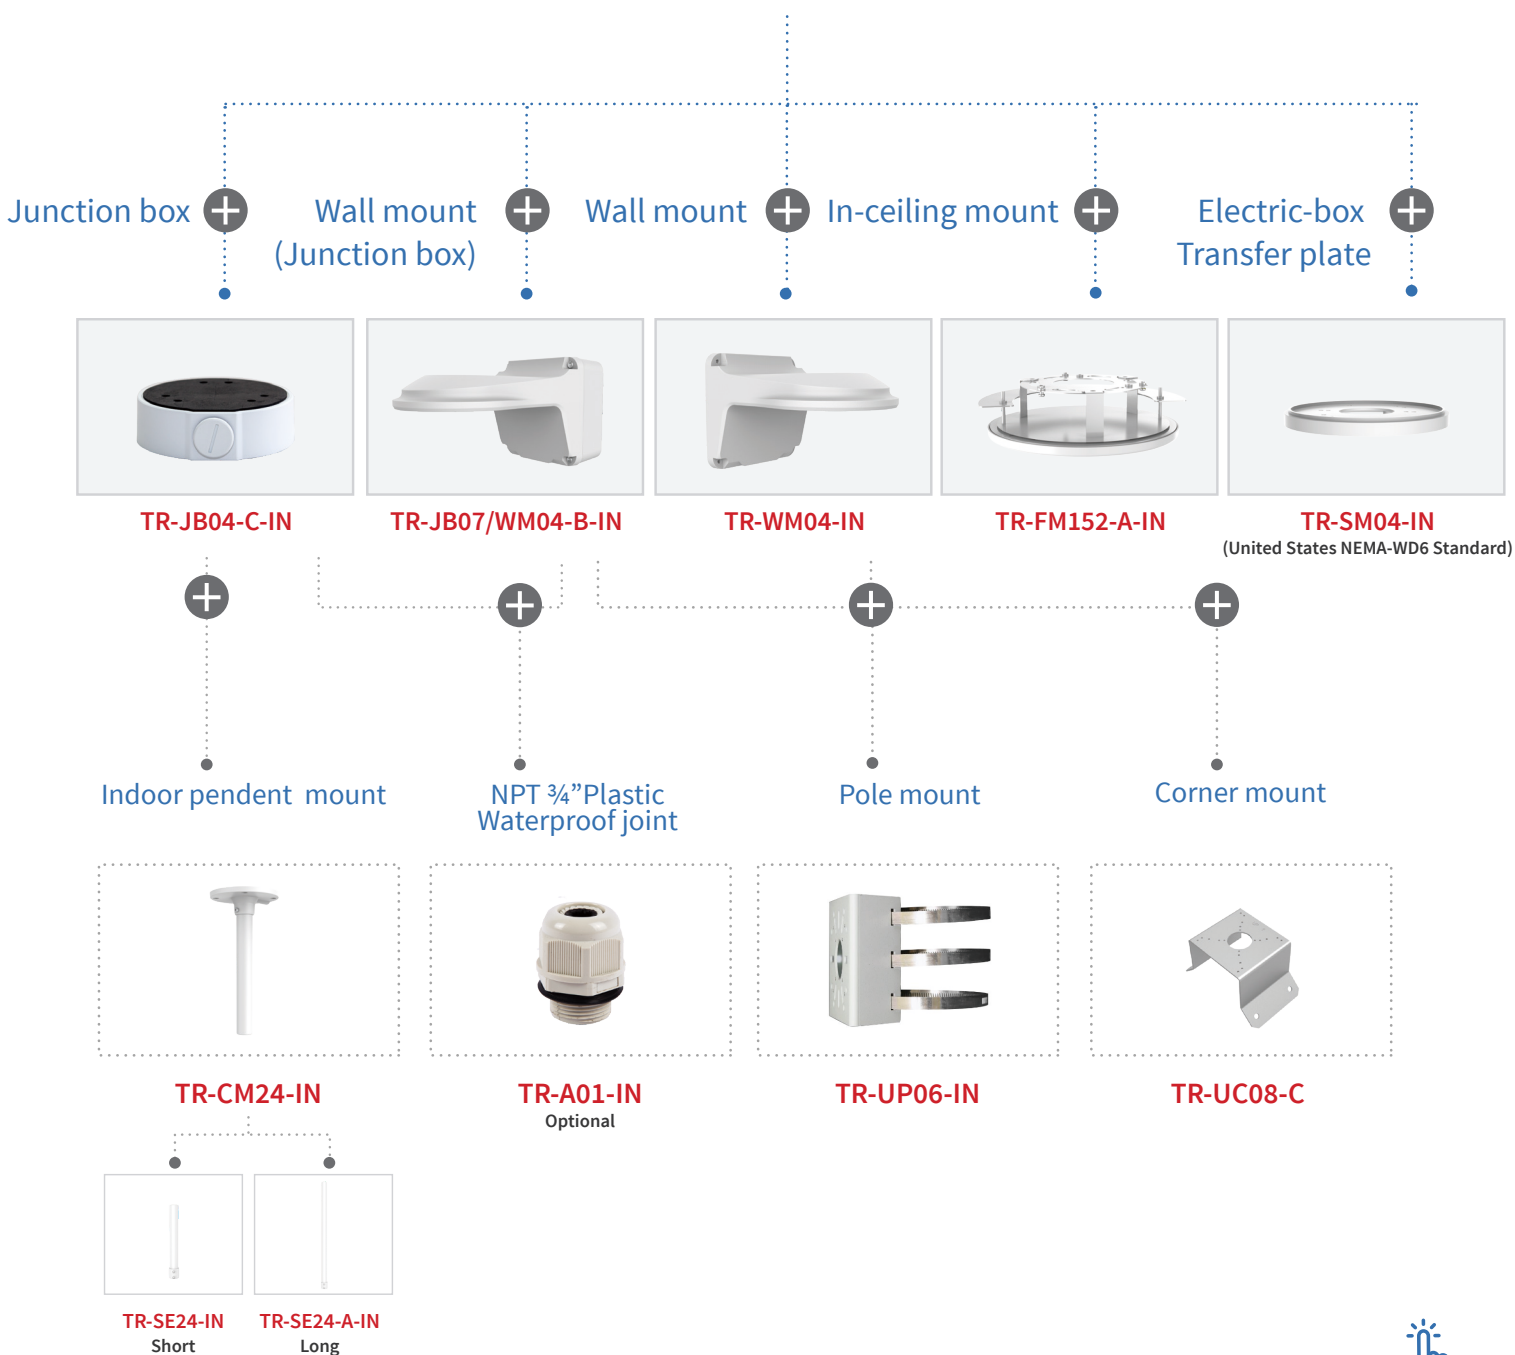

- IPC3514SR-ADF28KM-WP
- IPC3514SR-ADF28KM-WP

Junction box + Wall mount (Junction box) + Wall mount +

TR-JB03-H-IN

TR-JB07/WM03-F-IN

TR-WM03-B-IN

Indoor pendent mount

NPT 3/4" Plastic Waterproof joint

Pole mount

Corner mount

TR-CM24-IN

TR-A01-IN
Optional

TR-UP06-IN

TR-UC08-C

TR-SE24-IN
Short

TR-SE24-A-IN
Long

SmartSense-VF Dome camera mount

- IPC3234SB-ADZK-I0
- IPC3235SB-ADZK-I0
- IPC3238SB-ADZK-I0

Tri-Guard Mini Bullet camera mount

- IPC2124SB-ADF28KMC-10
- IPC2124SB-ADF40KMC-10
- IPC2125SB-ADF28KMC-10
- IPC2125SB-ADF40KMC-10
- IPC2128SB-ADF28KMC-10
- IPC2128SB-ADF40KMC-10