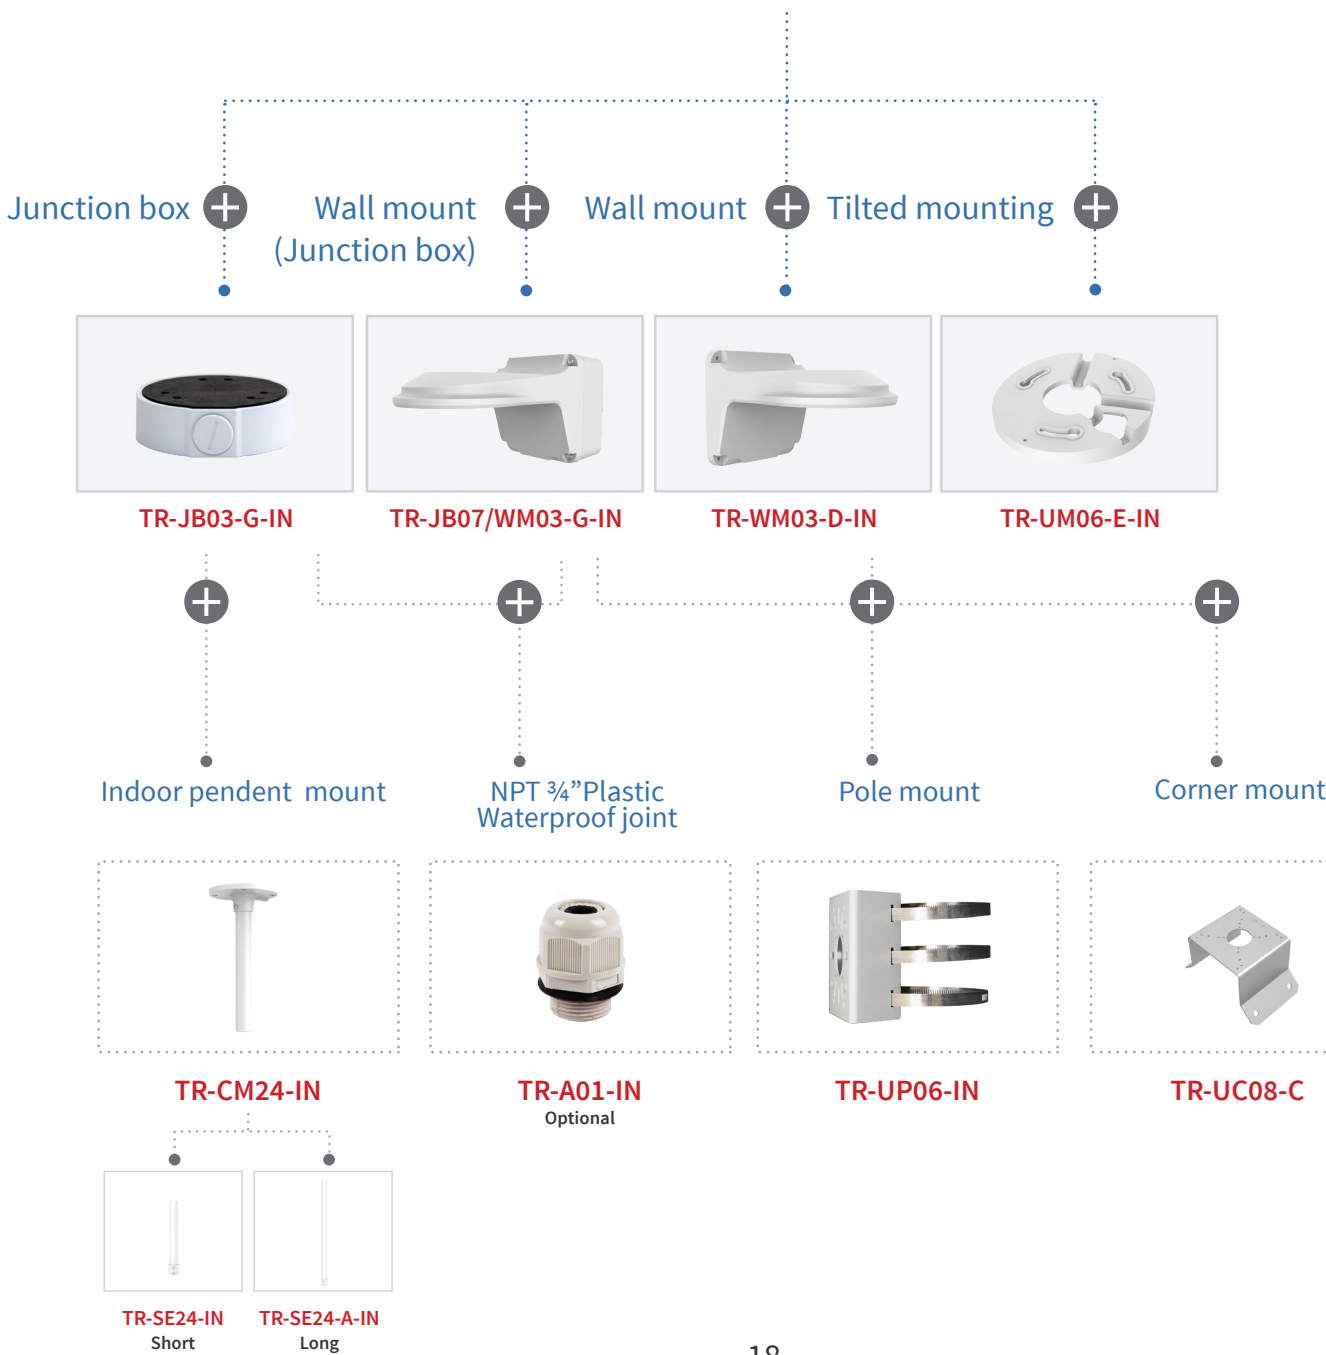

Pole mount

Junction box

Junction box

TR-JB07-D-IN

TR-JB06-A-IN

Pole mount

NPT 3/4" Plastic
Waterproof joint

Corner mount

TR-UP06-B-IN

TR-UP06-C-IN

TR-A01-IN
Optional

TR-UC08-C

ColorHunter-Turret camera mount

- IPC3634SE-ADF28K-WL-I0
- IPC3634SE-ADF40K-WL-I0
- IPC3638SE-ADF28K-WL-I0
- IPC3638SE-ADF40K-WL-I0
- IPC3634SE-ADZK-WL-I0

SmartSense-SS-I1 Dome camera mount

IPC322SS-ADF28K-I1
 IPC322SS-ADF40K-I1
 IPC324SS-ADF28K-I1
 IPC324SS-ADF40K-I1
 IPC325SS-ADF28K-I1
 IPC325SS-ADF40K-I1
 IPC328SS-ADF28K-I1
 IPC328SS-ADF40K-I1

SmartSense-SB/SS-I1 Bullet camera mount